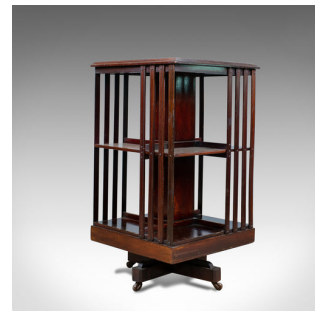

Antique Revolving Bookcase, English, Edwardian, Walnut, Bookshelf, Circa 1910

DESCRIPTION

Our Stock # 18.5724

This is an antique revolving bookcase. An English, Edwardian, walnut bookshelf dating to the early 20th century, circa 1910.

- Walnut with satinwood cross-banding, evocative of the period
- Tabletop displaying good grain detail and a moulded edge profile
- Slatted side panels to two-tier bookshelves
- Raised on a four-footed stand
- Riding upon smooth running castors
- Rotates effortlessly for easy browsing

A period antique revolving bookcase offering ample bookshelf space and a useful table top. Solid joints and construction, delivered waxed, polished and ready for the home.

Search [London Fine for #18.5724](#) , or scan the QR code for more photos and details

DIMENSIONS

Max Width: 47cm (18.5")

Max Depth: 47cm (18.5")

Max Height: 86cm (33.75")