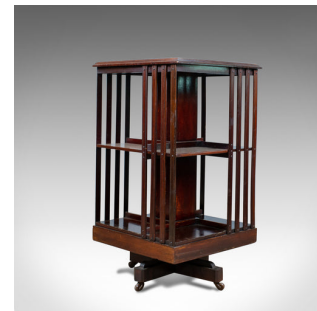

Antique Revolving Bookcase, English, Edwardian, Walnut, Bookshelf, Circa 1910

DESCRIPTION

Our Stock # 18.5724

This is an antique revolving bookcase. An English, Edwardian, walnut bookshelf dating to the early 20th century, circa 1910.

- Walnut with satinwood cross-banding, evocative of the period
- Tabletop displaying good grain detail and a moulded edge profile
- Slatted side panels to two-tier bookshelves
- Raised on a four-footed stand
- Riding upon smooth running castors
- Rotates effortlessly for easy browsing

A period antique revolving bookcase offering ample bookshelf space and a useful table top. Solid joints and construction, delivered waxed, polished and ready for the home.

Search [London Fine for #18.5724](#) , or scan the QR code for more photos and details

DIMENSIONS

Max Width: 47cm (18.5")

Max Depth: 47cm (18.5")

Max Height: 86cm (33.75")