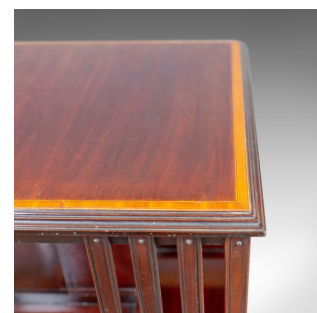

Antique Revolving Bookcase, English, Edwardian, Walnut, Bookshelf, Circa 1910

DESCRIPTION

Our Stock # 18.5724

This is an antique revolving bookcase. An English, Edwardian, walnut bookshelf dating to the early 20th century, circa 1910.

- Walnut with satinwood cross-banding, evocative of the period
- Tabletop displaying good grain detail and a moulded edge profile
- Slatted side panels to two-tier bookshelves
- Raised on a four-footed stand
- Riding upon smooth running castors
- Rotates effortlessly for easy browsing

A period antique revolving bookcase offering ample bookshelf space and a useful table top. Solid joints and construction, delivered waxed, polished and ready for the home.

Search [London Fine for #18.5724](#) , or scan the QR code for more photos and details

DIMENSIONS

Max Width: 47cm (18.5")

Max Depth: 47cm (18.5")

Max Height: 86cm (33.75")