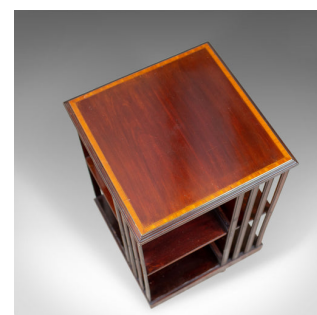

Antique Revolving Bookcase, English, Edwardian, Walnut, Bookshelf, Circa 1910

DESCRIPTION

Our Stock # 18.5724

This is an antique revolving bookcase. An English, Edwardian, walnut bookshelf dating to the early 20th century, circa 1910.

- Walnut with satinwood cross-banding, evocative of the period
- Tabletop displaying good grain detail and a moulded edge profile
- Slatted side panels to two-tier bookshelves
- Raised on a four-footed stand
- Riding upon smooth running castors
- Rotates effortlessly for easy browsing

A period antique revolving bookcase offering ample bookshelf space and a useful table top. Solid joints and construction, delivered waxed, polished and ready for the home.

Search [London Fine for #18.5724](#) , or scan the QR code for more photos and details

DIMENSIONS

Max Width: 47cm (18.5")

Max Depth: 47cm (18.5")

Max Height: 86cm (33.75")