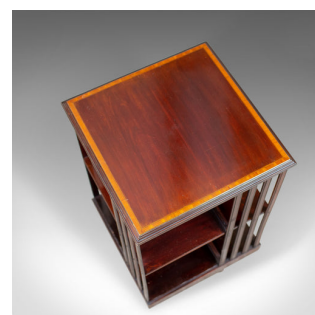

Antique Revolving Bookcase, English, Edwardian, Walnut, Bookshelf, Circa 1910

DESCRIPTION

Our Stock # 18.5724

This is an antique revolving bookcase. An English, Edwardian, walnut bookshelf dating to the early 20th century, circa 1910.

- Walnut with satinwood cross-banding, evocative of the period
- Tabletop displaying good grain detail and a moulded edge profile
- Slatted side panels to two-tier bookshelves
- Raised on a four-footed stand
- Riding upon smooth running castors
- Rotates effortlessly for easy browsing

A period antique revolving bookcase offering ample bookshelf space and a useful table top. Solid joints and construction, delivered waxed, polished and ready for the home.

Search [London Fine for #18.5724](#) , or scan the QR code for more photos and details

DIMENSIONS

Max Width: 47cm (18.5")

Max Depth: 47cm (18.5")

Max Height: 86cm (33.75")