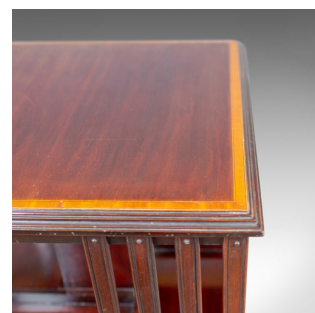

Antique Revolving Bookcase, English, Edwardian, Walnut, Bookshelf, Circa 1910

DESCRIPTION

Our Stock # 18.5724

This is an antique revolving bookcase. An English, Edwardian, walnut bookshelf dating to the early 20th century, circa 1910.

- Walnut with satinwood cross-banding, evocative of the period
- Tabletop displaying good grain detail and a moulded edge profile
- Slatted side panels to two-tier bookshelves
- Raised on a four-footed stand
- Riding upon smooth running castors
- Rotates effortlessly for easy browsing

A period antique revolving bookcase offering ample bookshelf space and a useful table top. Solid joints and construction, delivered waxed, polished and ready for the home.

Search [London Fine for #18.5724](#) , or scan the QR code for more photos and details

DIMENSIONS

Max Width: 47cm (18.5")

Max Depth: 47cm (18.5")

Max Height: 86cm (33.75")