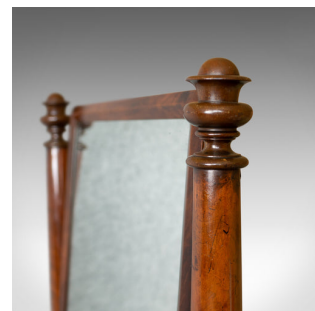

Large Antique Vanity Mirror, English, Regency, Toilet, Swing, Platform, c.1830

**DESCRIPTION**

Our Stock # 18.5729

This is a large antique vanity mirror. An English, Regency toilet or swing platform mirror dating to circa 1830.

- An attractive vanity mirror of country house proportions
- In flame mahogany with grain interest and an aged patina
- Displaying classical overtones in a modest design
- The platform stands upon scrolled feet all round
- The original mirror plate displays desirable light foxing
- Bordered in an attractive, narrow, flame mahogany frame
- Cradled between two magnificent tapered columns
- Capped with beautifully turned finials
- Mirror mount tilts the plate to the desired angle

An appealing antique vanity mirror, larger than most with solid joints and construction. Delivered waxed, polished and ready for the home.

Search [London Fine for #18.5729](#), or scan the QR code for more photos and details

DIMENSIONS

Max Width: 75cm (29.5")

Max Depth: 36.5cm (14.25")

Max Height: 93.5cm (36.75")