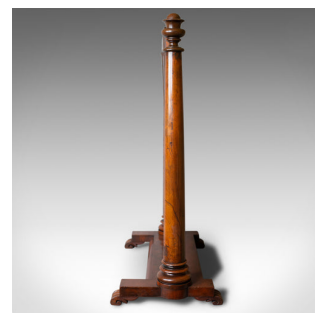

Large Antique Vanity Mirror, English, Regency, Toilet, Swing, Platform, c.1830

**DESCRIPTION**

Our Stock # 18.5729

This is a large antique vanity mirror. An English, Regency toilet or swing platform mirror dating to circa 1830.

- An attractive vanity mirror of country house proportions
- In flame mahogany with grain interest and an aged patina
- Displaying classical overtones in a modest design
- The platform stands upon scrolled feet all round
- The original mirror plate displays desirable light foxing
- Bordered in an attractive, narrow, flame mahogany frame
- Cradled between two magnificent tapered columns
- Capped with beautifully turned finials
- Mirror mount tilts the plate to the desired angle

An appealing antique vanity mirror, larger than most with solid joints and construction. Delivered waxed, polished and ready for the home.

Search [London Fine for #18.5729](#), or scan the QR code for more photos and details

DIMENSIONS

Max Width: 75cm (29.5")

Max Depth: 36.5cm (14.25")

Max Height: 93.5cm (36.75")