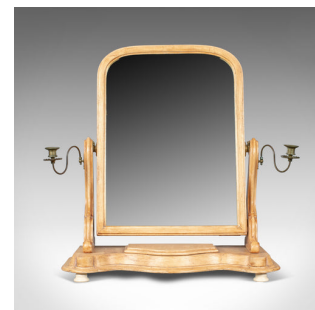

Antique Dressing Table Mirror, English Victorian, Vanity, Toilet, Painted, c1870

DESCRIPTION

Our Stock # 18.5739

This is an antique dressing table mirror, an English, Victorian, vanity toilet mirror with a later painted finish dating to the late 19th century, circa 1870.

- Pleasing dome topped form in good order throughout
- Attractive, later, distressed painted finish
- Featuring adjustable candle stands
- The original mirror plate displaying desirable light foxing
- Mounted in sinuously foliate carved brackets, allowing variable tilt
- The serpentine fronted platform in good proportion
- Offering a storage box with hinged lid
- Standing upon later shaped feet

An appealing antique dressing table mirror. Delivered waxed, polished and ready for the home.

Search [London Fine for #18.5739](#) , or scan the QR code for more photos and details

DIMENSIONS

Max Width: 71cm (28")
Max Depth: 29.5cm (11.5")
Max Height: 78cm (30.75")