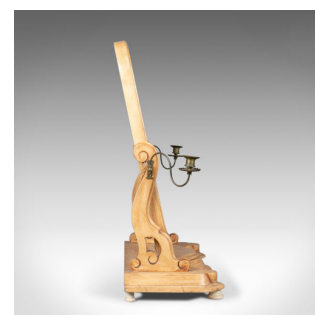

Antique Dressing Table Mirror, English Victorian, Vanity, Toilet, Painted, c1870

DESCRIPTION

Our Stock # 18.5739

This is an antique dressing table mirror, an English, Victorian, vanity toilet mirror with a later painted finish dating to the late 19th century, circa 1870.

- Pleasing dome topped form in good order throughout
- Attractive, later, distressed painted finish
- Featuring adjustable candle stands
- The original mirror plate displaying desirable light foxing
- Mounted in sinuously foliate carved brackets, allowing variable tilt
- The serpentine fronted platform in good proportion
- Offering a storage box with hinged lid
- Standing upon later shaped feet

An appealing antique dressing table mirror. Delivered waxed, polished and ready for the home.

Search [London Fine for #18.5739](#) , or scan the QR code for more photos and details

DIMENSIONS

Max Width: 71cm (28")
Max Depth: 29.5cm (11.5")
Max Height: 78cm (30.75")