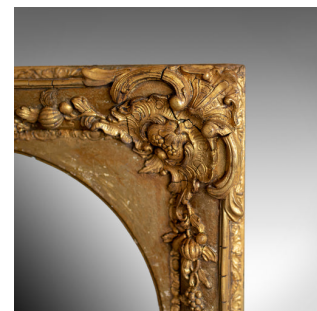

Antique Wall Mirror, English, Victorian, Gilt Gesso, Square, Circular Circa 1870

**DESCRIPTION**

Our Stock # 18.5784

This is an antique wall mirror. An English, Victorian gilt gesso square frame with later, circular mirror plate dating to the mid 19th century, circa 1870.

- A super period gilt gesso frame
- Victorian in the classical taste
- Decorated with scrolls, foliate detail and motif
- Later mirror plate in very good order
- Complete with fittings ready to mount
- Of quality craftsmanship and in good antique order

An appealing antique wall mirror and a fine addition for any room in the home. Solid joints and construction, delivered ready for the home

Search [London Fine for #18.5784](#), or scan the QR code for more photos and details