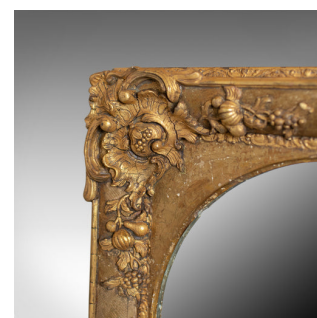

Antique Wall Mirror, English, Victorian, Gilt Gesso, Square, Circular Circa 1870

**DESCRIPTION**

Our Stock # 18.5784

This is an antique wall mirror. An English, Victorian gilt gesso square frame with later, circular mirror plate dating to the mid 19th century, circa 1870.

- A super period gilt gesso frame
- Victorian in the classical taste
- Decorated with scrolls, foliate detail and motif
- Later mirror plate in very good order
- Complete with fittings ready to mount
- Of quality craftsmanship and in good antique order

An appealing antique wall mirror and a fine addition for any room in the home. Solid joints and construction, delivered ready for the home

Search [London Fine for #18.5784](#), or scan the QR code for more photos and details

DIMENSIONS

Max Width: 55cm (21.75")

Max Height: 55cm (21.75")

Max Depth: 7cm (2.75")