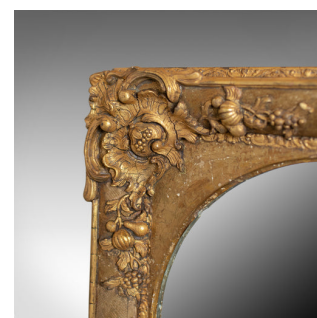

Antique Wall Mirror, English, Victorian, Gilt Gesso, Square, Circular Circa 1870

DESCRIPTION

Our Stock # 18.5784

This is an antique wall mirror. An English, Victorian gilt gesso square frame with later, circular mirror plate dating to the mid 19th century, circa 1870.

- A super period gilt gesso frame
- Victorian in the classical taste
- Decorated with scrolls, foliate detail and motif
- Later mirror plate in very good order
- Complete with fittings ready to mount
- Of quality craftsmanship and in good antique order

An appealing antique wall mirror and a fine addition for any room in the home. Solid joints and construction, delivered ready for the home

Search [London Fine for #18.5784](#) , or scan the QR code for more photos and details

DIMENSIONS

Max Width: 55cm (21.75")

Max Height: 55cm (21.75")

Max Depth: 7cm (2.75")