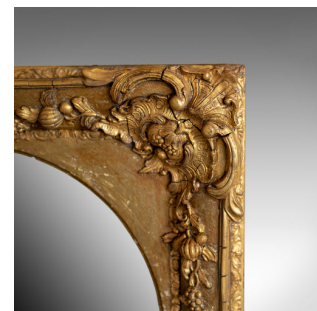

Antique Wall Mirror, English, Victorian, Gilt Gesso, Square, Circular Circa 1870

DESCRIPTION

Our Stock # 18.5784

This is an antique wall mirror. An English, Victorian gilt gesso square frame with later, circular mirror plate dating to the mid 19th century, circa 1870.

- A super period gilt gesso frame
- Victorian in the classical taste
- Decorated with scrolls, foliate detail and motif
- Later mirror plate in very good order
- Complete with fittings ready to mount
- Of quality craftsmanship and in good antique order

An appealing antique wall mirror and a fine addition for any room in the home. Solid joints and construction, delivered ready for the home

Search [London Fine for #18.5784](#) , or scan the QR code for more photos and details