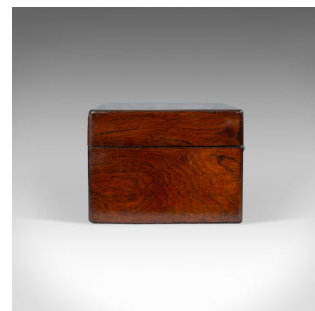

## Antique Vanity Box, English, Victorian, Travelling Case, Rosewood, Circa 1850

### DESCRIPTION

Our Stock # 18.5880

This is an antique vanity box. An English, Victorian travelling vanity case in rosewood and dating to the mid 19th century, circa 1850.

- Of fine quality in a sumptuous rosewood case
- Grain interest and a desirable aged patina
- Good, consistent colour and a wax polished finish
- Secured with a working lock and key
- The hinged lid lifts to reveal a suite of glass jars
- Silver plated lids and jars in good order
- The scissors remain from the implements
- Small loop handles lift-out an internal tray offering storage beneath
- A button at the rear of the box releases the lower drawer
- A mirror is concealed behind the ruched, royal blue velvet lid lining

### DIMENSIONS

Max Width: 30.5cm (12")

Max Depth: 23cm (9")

Max Height: 17cm (6.75")