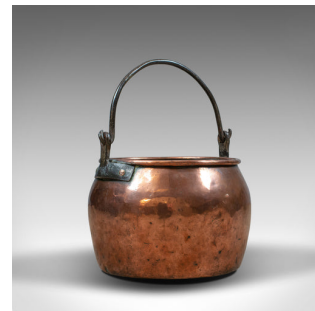

## Antique Copper Cauldron, Georgian Pot, Fireside Log or Coal Scuttle, Heavy C18th

### DESCRIPTION

Our Stock # 18.5881

This is an antique copper cauldron. A heavy, English, Georgian pot with iron handle, ideal as a fireside log or coal scuttle, dating to the 18th century.

- A mid-sized copper cauldron in fine order throughout
- Of good proportion and attractive patina
- Hand forged iron handle and brackets
- Ideal as a log basket or similar
- Clean inside and out

A super antique copper cauldron. Solid joints and construction, delivered ready for the home.

Search [London Fine for #18.5881](#), or scan the QR code for more photos and details

### DIMENSIONS

Max Width: 40.75cm (16")

Max Depth: 40.75cm (16")

Max Height: 35cm (13.75")