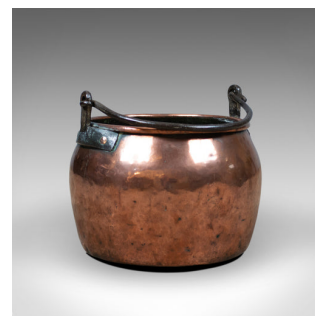

## Antique Copper Cauldron, Georgian Pot, Fireside Log or Coal Scuttle, Heavy C18th

### DESCRIPTION

Our Stock # 18.5881

This is an antique copper cauldron. A heavy, English, Georgian pot with iron handle, ideal as a fireside log or coal scuttle, dating to the 18th century.

- A mid-sized copper cauldron in fine order throughout
- Of good proportion and attractive patina
- Hand forged iron handle and brackets
- Ideal as a log basket or similar
- Clean inside and out

A super antique copper cauldron. Solid joints and construction, delivered ready for the home.

Search [London Fine for #18.5881](#), or scan the QR code for more photos and details

### DIMENSIONS

Max Width: 40.75cm (16")

Max Depth: 40.75cm (16")

Max Height: 35cm (13.75")