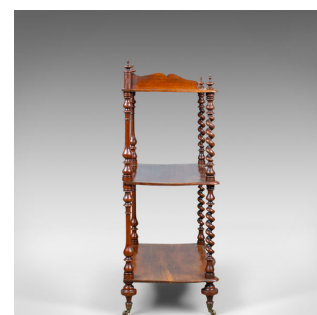

Antique Whatnot, English, Walnut, Three Tier, Victorian, Display Stand, c.1850

DESCRIPTION

Our Stock # 18.5733

This is an antique whatnot, an English, walnut, three-tier, Victorian display stand dating to the mid 19th century, circa 1850.

- Delightful, rich tones to the select walnut
- Good consistent colour in the wax polished finish
- Grain interest with a desirable aged patina
- Featuring a three-quarter, shaped marquetry up-stand
- Inlaid with scroll and foliate detail in the classical taste
- Serpentine tier fronts and turned finials
- Attractive barley twist columns to the fore
- Ring turned columns to the rear
- Raised upon squat turned legs
- Riding upon the original brass castors

Search [London Fine for #18.5733](#) , or scan the QR code for more photos and details

DIMENSIONS

Max Width: 54cm (21.25")

Max Depth: 35cm (13.75")

Max Height: 95.5cm (37.5")