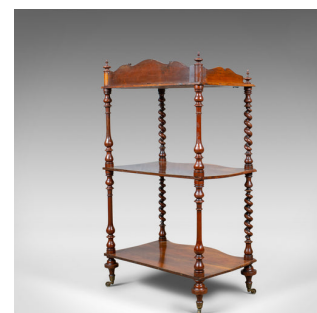

Antique Whatnot, English, Walnut, Three Tier, Victorian, Display Stand, c.1850

DESCRIPTION

Our Stock # 18.5733

This is an antique whatnot, an English, walnut, three-tier, Victorian display stand dating to the mid 19th century, circa 1850.

- Delightful, rich tones to the select walnut
- Good consistent colour in the wax polished finish
- Grain interest with a desirable aged patina
- Featuring a three-quarter, shaped marquetry up-stand
- Inlaid with scroll and foliate detail in the classical taste
- Serpentine tier fronts and turned finials
- Attractive barley twist columns to the fore
- Ring turned columns to the rear
- Raised upon squat turned legs
- Riding upon the original brass castors

Search [London Fine for #18.5733](#) , or scan the QR code for more photos and details

DIMENSIONS

Max Width: 54cm (21.25")

Max Depth: 35cm (13.75")

Max Height: 95.5cm (37.5")