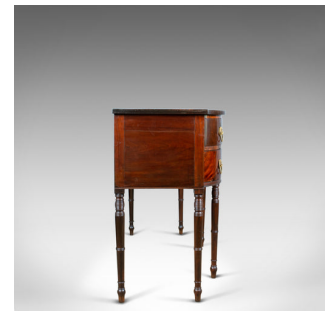

Antique Secrétaire, Bow-Fronted Sideboard, Georgian, Mahogany, Circa 1790

DESCRIPTION

Our Stock # 18.5882

This is an antique secrétaire, bow-fronted sideboard. An English, Georgian server with desk drawer in flame mahogany and dating to the late 18th century, circa 1790.

- Rare to find in the secrétaire configuration
- Select flame mahogany with grain interest throughout
- Desirable aged patina in the lustrous, wax polished finish
- Displaying Sheraton influence and quality
- Raised on six, elegant, ring turned legs
- The top in good order presenting a lustrous shine
- A pair of drawers to the left with a single wine drawer to the right
- Flanking the central, secretaire drawer front
- All dressed with loop handles over lion mask plates
- Brass keyhole lining and lock, key absent
- Central secretaire drawer withdraws and folds down

Search [London Fine for #18.5882](#) , or scan the QR code for more photos and details

DIMENSIONS

Max Width: 153.5cm (60.5")

Max Depth: 63cm (24.75")

Max Height: 102cm (40.25")