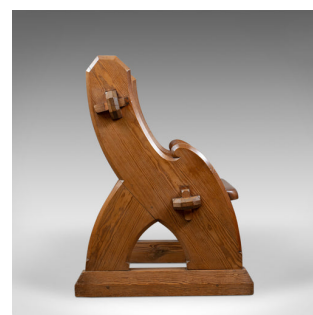

Antique Glastonbury Chair, Tudor Revival, Ecclesiastical, Gothic, Circa 1850

**DESCRIPTION**

Our Stock # 18.5887

This is an antique Glastonbury chair. An English, Tudor Revival, hall seat with ecclesiastical and gothic overtones, dating to the mid 19th century, circa 1850.

- A fine Glastonbury chair faithful to its origins
- Exhibiting ecclesiastical and gothic overtones
- Classic tusked joints – the 'keys' of wood were designed to be removed to simply disassemble the chair for transportation
- In pitch pine displaying grain interest in a wax polished finish
- Shaped armrests synonymous with the style
- Raised on 'X' frame legs standing upon later shaped block feet
- Raked backrest and solid seat slab offering a very stable perch
- Of quality craftsmanship

A super antique Glastonbury chair with solid joints and construction. Delivered waxed, polished and ready for the home.

Search [London Fine for #18.588Z](#), or scan the QR code for more photos and details

DIMENSIONS

Max Width: 74cm (29.25")
 Max Depth: 72cm (28.25")
 Max Height: 97cm (38.25")
 Seat Width: 53cm (20.75")
 Seat Depth: 43cm (17")
 Seat Height: 43cm (17")