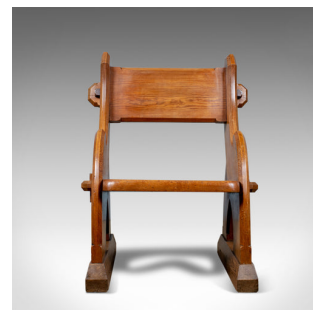

Antique Glastonbury Chair, Tudor Revival, Ecclesiastical, Gothic, Circa 1850

**DESCRIPTION**

Our Stock # 18.5887

This is an antique Glastonbury chair. An English, Tudor Revival, hall seat with ecclesiastical and gothic overtones, dating to the mid 19th century, circa 1850.

- A fine Glastonbury chair faithful to its origins
- Exhibiting ecclesiastical and gothic overtones
- Classic tusked joints – the 'keys' of wood were designed to be removed to simply disassemble the chair for transportation
- In pitch pine displaying grain interest in a wax polished finish
- Shaped armrests synonymous with the style
- Raised on 'X' frame legs standing upon later shaped block feet
- Raked backrest and solid seat slab offering a very stable perch
- Of quality craftsmanship

A super antique Glastonbury chair with solid joints and construction. Delivered waxed, polished and ready for the home.

Search [London Fine for #18.588Z](#), or scan the QR code for more photos and details

DIMENSIONS

Max Width: 74cm (29.25")
 Max Depth: 72cm (28.25")
 Max Height: 97cm (38.25")
 Seat Width: 53cm (20.75")
 Seat Depth: 43cm (17")
 Seat Height: 43cm (17")