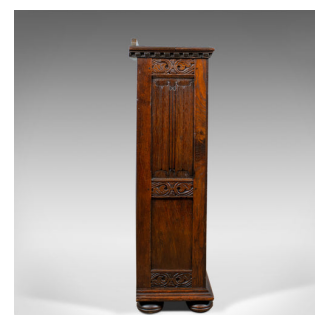

Antique Bookcase Cabinet, Oak, Gothic Overtones, Robertson and Coleman, c.1880

**DESCRIPTION**

Our Stock # 18.5892

This is an antique bookcase cabinet. An English, oak bookcase with gothic overtones by Robertson and Coleman of Norwich dating to the late 19th century, circa 1880.

- Of quality craftsmanship
- Good colour and grain interest
- Desirable aged patina in a wax polished finish
- The top displays attractive wisps of medullary rays
- Rounded edge profile over dentil moulding
- A pair of display apertures with scrolled brackets over
- Two carved linen fold cupboard doors
- Featuring working locks and key
- Flanking a suite of three adjustable shelves
- The bottom one with scrolled detail over

Search [London Fine for #18.5892](#) , or scan the QR code for more photos and details

**DIMENSIONS**

Max Width: 107cm (42.25")

Max Depth: 33cm (13")

Max Height: 110cm (43.25")

Find out more about Robertson and Coleman here...