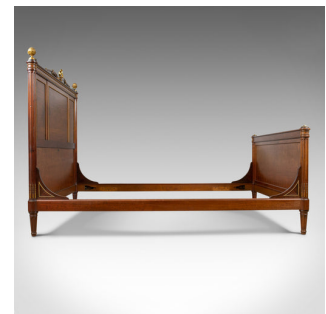

Antique Bed Frame, French, Bedstead, Louis XVI Taste, Constantin Potheau
c.1910

DESCRIPTION

Our Stock # 18.5894

This is an antique bed frame. A French, mahogany bedstead in the Louis XVI taste by renowned cabinet maker Constantin Potheau of Paris and dating to the early 20th century, circa 1910.

- Of superior quality by a fine cabinet maker
- Constantin Potheau, 14 Rue Amelot, Paris
- In select mahogany displaying grain interest
- Crafted in the Louis XVI taste with classical overtones
- Decorated with quality ormolu mounts
- Triple panelled headboard and footboard
- Delineated with ormolu beaded trace
- The headboard featuring ormolu ribbon over serpentine bar
- Magnificent foliate-cupped finials to the stile heads
- The footboard displaying superb rosettes

Search [London Fine for #18.5894](#) , or scan the QR code for more photos and details

DIMENSIONS

Max Width: 150cm (59")

Max Depth: 210cm (82.75")

Max Height: 142cm (56")

Find out more about Constantin Potheau, Paris here...