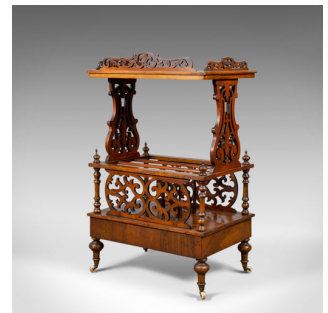

Antique Canterbury Table, English, Victorian, Music Stand, Walnut, Circa 1860

DESCRIPTION

Our Stock # 18.5916

This is an antique Canterbury table, an English Victorian music stand in walnut dating to circa 1860.

- The walnut displaying good colour and a desirable aged patina
- Versatile, of good proportion and a useful size
- Of quality craftsmanship with a wax polished finish
- The top displays well finished with a moulded edge profile
- Three-quarter, pierced gallery running around the back and sides
- Raised on fret-cut lyre-shaped risers offering a stable platform
- The lower Canterbury divided into three
- The outer rail upon fret-cut side panels
- Ring turned pillars to the corners capped with turned finials
- Frieze drawer dressed with turned pulls and decorated with boxwood inlay
- Raised on squat turned legs, riding upon the original ceramic castors

Search [London Fine for #18.5916](#) , or scan the QR code for more photos and details

DIMENSIONS

Max Width: 56cm (22")

Max Depth: 40.5cm (16")

Tabletop Height: 83cm (32.75")

Plus Up-strand: 7.5cm (3")