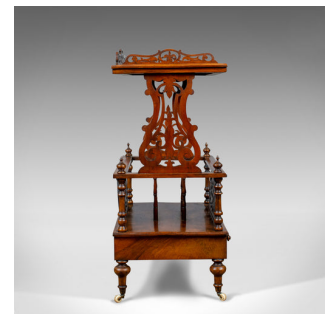

Antique Canterbury Table, English, Victorian, Music Stand, Walnut, Circa 1860

DESCRIPTION

Our Stock # 18.5916

This is an antique Canterbury table, an English Victorian music stand in walnut dating to circa 1860.

- The walnut displaying good colour and a desirable aged patina
- Versatile, of good proportion and a useful size
- Of quality craftsmanship with a wax polished finish
- The top displays well finished with a moulded edge profile
- Three-quarter, pierced gallery running around the back and sides
- Raised on fret-cut lyre-shaped risers offering a stable platform
- The lower Canterbury divided into three
- The outer rail upon fret-cut side panels
- Ring turned pillars to the corners capped with turned finials
- Frieze drawer dressed with turned pulls and decorated with boxwood inlay
- Raised on squat turned legs, riding upon the original ceramic castors

Search [London Fine for #18.5916](#) , or scan the QR code for more photos and details

DIMENSIONS

Max Width: 56cm (22")

Max Depth: 40.5cm (16")

Tabletop Height: 83cm (32.75")

Plus Up-strand: 7.5cm (3")