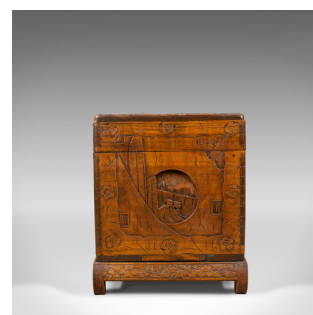

## Vintage Camphor Wood Chest, Oriental, Carved, Trunk, Circa 1930

### DESCRIPTION

Our Stock # 18.5908

This is a vintage camphor wood chest with oriental carved scenes. A trunk dating to the early 20th century, circa 1930.

- Beautifully decorated with profusely carved panels
- Detail and interest to every inch of the chest
- Standing upon shaped, scrolled and carved legs
- The top and front panels vigorously carved
- Depicting scenes of dragons, figures, trees, pagodas and bridges
- The end panels and back display well executed, calm, stylised scenes
- Typical shaped and etched, circular catch plate, pin lock absent
- Opening to reveal generous storage space within
- Accompanied by the wonderful aroma of the camphor wood

A delightful vintage camphor wood chest in mellow tones. Solid joints and construction, delivered waxed, polished and ready for the home.

Search [London Fine for #18.5908](#) , or scan the QR code for more photos and details

### DIMENSIONS

Max Width: 109cm (43")

Max Depth: 53cm (20.75")

Max Height: 62cm (24.5")