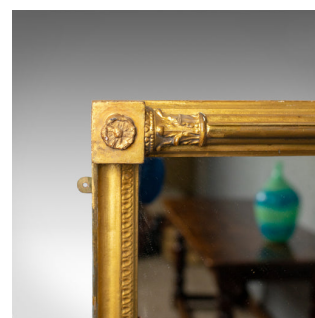

## Antique Wall Mirror, English, Georgian, Giltwood, Console, Circa 1800

### DESCRIPTION

Our Stock # 18.5698

This is an antique wall mirror. An English, Georgian, giltwood console mirror dating to the turn of the 19th century, circa 1800.

- Attractive patina to the giltwood frame
- Banded cluster column design to the longer edges
- One with Corinthian capitals, the other plain
- Corner blocks with rosette details
- Later mirror plate in good order

An appealing antique wall mirror. Supplied with fixings ready to hang.

Search [London Fine for #18.5698](#), or scan the QR code for more photos and details

### DIMENSIONS

Max Width: 108cm (42.5")

Max Depth: 8cm (3.25")

Max Height: 70cm (27.5")