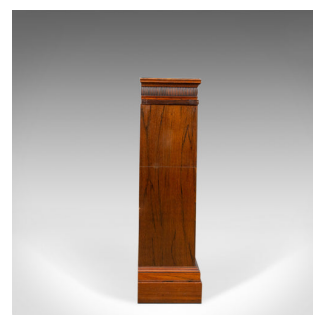

Antique Open Bookcase, English, Regency and Later, Bookshelves, Rosewood, c1830

DESCRIPTION

Our Stock # 18.5903

This is an antique open bookcase, an English, Regency and later, set of bookshelves in rosewood and dating to the early 19th century circa 1830.

• Mid-sized and practical, offering a single fixed shelf

- Appealing dark tones to the quality rosewood
- Showing desirable tone and fine quality graining
- Top displays well, finished with a moulded edge detail
- Attractive rounded, reeded detail to the frieze
- Raised on a stepped continuous plinth base
- Of quality craftsmanship with attractive proportions

An appealing antique open bookcase. Solidly jointed and robust, a versatile bookcase to be welcomed into any location.

Search [London Fine for #18.5903](#) , or scan the QR code for more photos and details