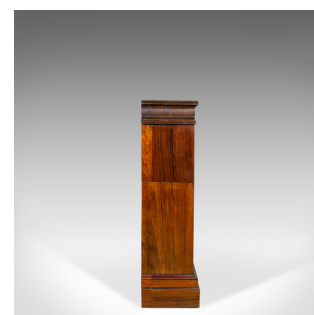

Antique Open Bookcase, Regency and Later, Bookshelves, Rosewood, Circa 1830

DESCRIPTION

Our Stock # 18.5904

This is an antique open bookcase, an English, Regency and later, set of bookshelves in rosewood and dating to the early 19th century circa 1830.

- Broad and practical, offering a single fixed shelf
- Appealing dark tones to the quality rosewood
- Showing desirable tone and fine quality graining
- Top displays well, finished with a moulded edge detail
- Attractive rounded, reeded detail to the frieze
- Raised on a stepped continuous plinth base
- Of quality craftsmanship with attractive proportions

An appealing antique open bookcase. Solidly jointed and robust, a versatile bookcase to be welcomed into any location.

Search [London Fine for #18.5904](#) , or scan the QR code for more photos and details