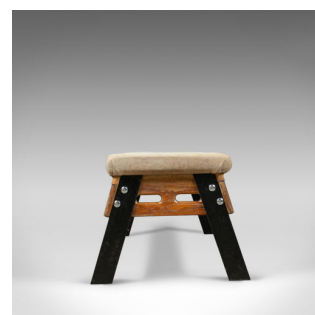

## Vintage Suede Top Bench, Vaulting Horse, Three Seat, Kitchen, Mid Century Chic

### DESCRIPTION

Our Stock # 18.5921

This is a vintage suede top bench. A vaulting horse converted into a three-seat bench, ideal for the kitchen dining table, hall or lying on in the gym.

- Fabulous and comfortable bench
- Offering a deep seat at a good height
- Robust and sturdy, raised on solid steel legs
- Original thick suede cover with a desirable aged patina
- Canted base offers good stability
- Heavy and robust suitable for daily use

A superb vintage, suede top bench. Solid joints and construction, delivered waxed, polished and ready for the home.

Search [London Fine for #18.5921](#) , or scan the QR code for more photos and details

### DIMENSIONS

Max Width: 136cm (53.5")

Max Depth: 46cm (18")

Max Height: 46cm (18")