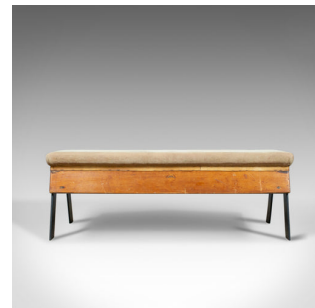

## Vintage Suede Top Bench, Vaulting Horse, Three Seat, Kitchen, Mid Century Chic

### DESCRIPTION

Our Stock # 18.5921

This is a vintage suede top bench. A vaulting horse converted into a three-seat bench, ideal for the kitchen dining table, hall or lying on in the gym.

- Fabulous and comfortable bench
- Offering a deep seat at a good height
- Robust and sturdy, raised on solid steel legs
- Original thick suede cover with a desirable aged patina
- Canted base offers good stability
- Heavy and robust suitable for daily use

A superb vintage, suede top bench. Solid joints and construction, delivered waxed, polished and ready for the home.

Search [London Fine for #18.5921](#) , or scan the QR code for more photos and details

### DIMENSIONS

Max Width: 136cm (53.5")

Max Depth: 46cm (18")

Max Height: 46cm (18")