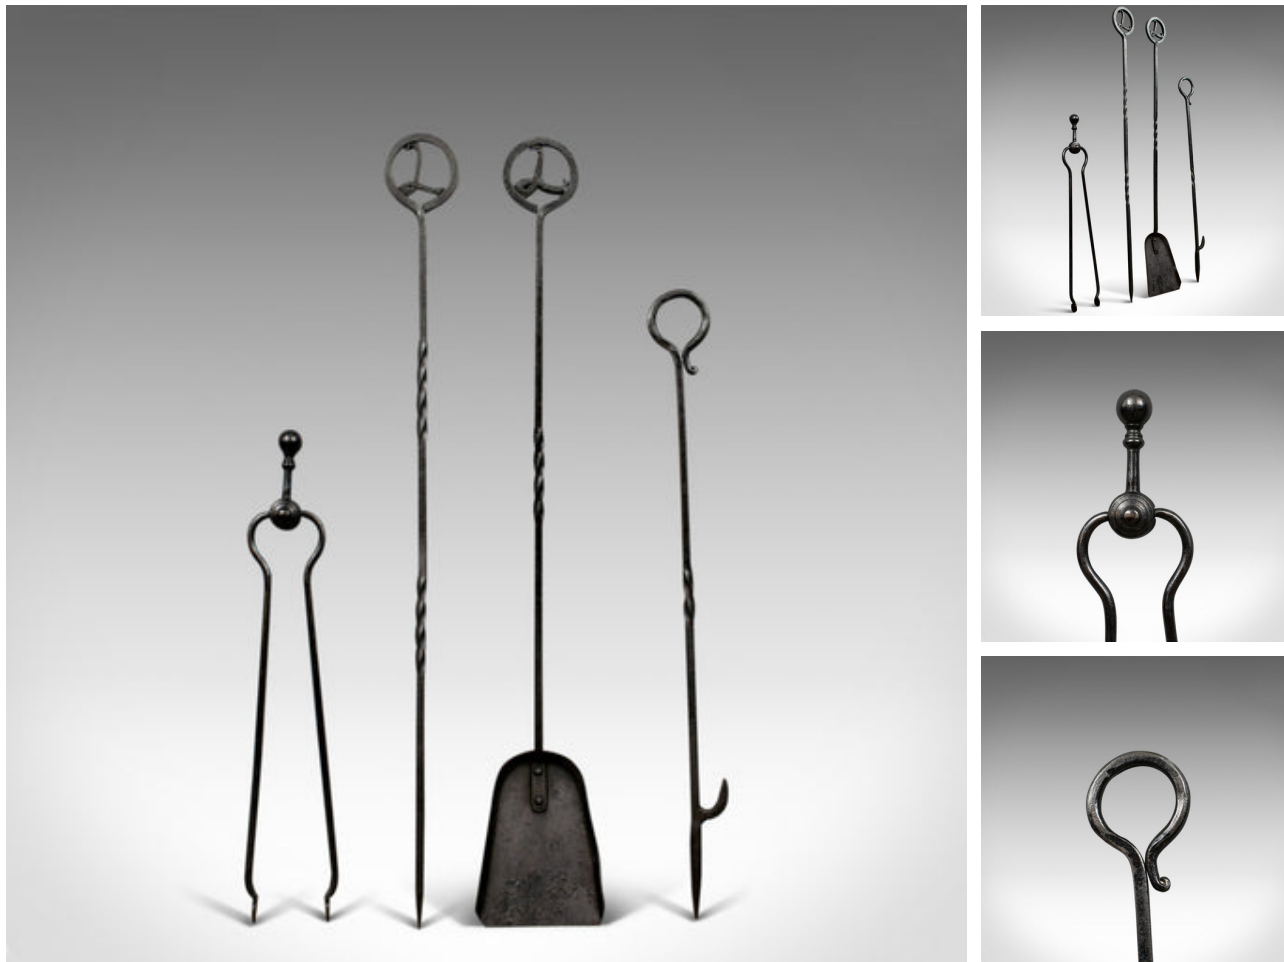

## Antique Large Set of Fireside Companion Tools, Pokers, Tongs, Shovel, c.1900

**DESCRIPTION**

Our Stock # 18.5922

This is an antique large set of fireside companion tools. An English set including pokers, tongs and shovel and dating to the early 20th century, circa 1900.

- Hand forged fireside companion set
- Of country house proportions, longer than most
- Companion set including a shovel, two pokers and tongs
- One straight poker, one log-turner poker
- Suitable for moving coal, logs, kindling and ash
- Of quality craftsmanship and in good order

An attractive and useful antique companion set to be welcomed into any fireside location. Delivered ready for the home.

Search [London Fine for #18.5922](#) , or scan the QR code for more photos and details

**DIMENSIONS**

Max Width: 14cm (5.5")  
Max Depth: 3cm (1.25")  
Max Height: 90cm (35.5")