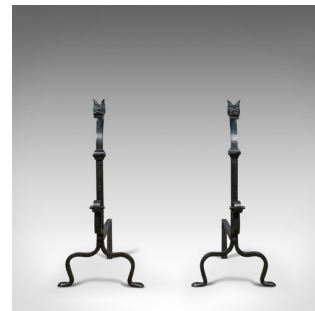

Pair of Large Wrought Iron Firedogs, French, Andirons, Forged, Art Deco C20th

**DESCRIPTION**

Our Stock # 18.5923

This is a pair of large, wrought iron firedogs. French andirons forged in the Art Deco taste with stylised dog head finials and dating to the 20th century.

- Bold andirons ideal for a large fire basket
- Standing upon a forward arch leg and a pair of basket legs
- French Art Deco in taste
- Capped with stylised dog-head finials
- Featuring spit rack hooks

French blacksmith forged pair of firedogs. Solid joints and construction, delivered ready for the home.

Search [London Fine for #18.5923](#), or scan the QR code for more photos and details

DIMENSIONS

Max Width: 35.5cm (14")