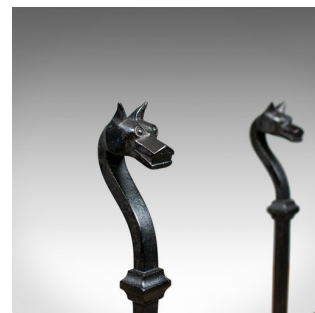

Pair of Large Wrought Iron Firedogs, French, Andirons, Forged, Art Deco C20th

**DESCRIPTION**

Our Stock # 18.5923

This is a pair of large, wrought iron firedogs. French andirons forged in the Art Deco taste with stylised dog head finials and dating to the 20th century.

- Bold andirons ideal for a large fire basket
- Standing upon a forward arch leg and a pair of basket legs
- French Art Deco in taste
- Capped with stylised dog-head finials
- Featuring spit rack hooks

French blacksmith forged pair of firedogs. Solid joints and construction, delivered ready for the home.

Search [London Fine for #18.5923](#), or scan the QR code for more photos and details

DIMENSIONS

Max Width: 35.5cm (14")