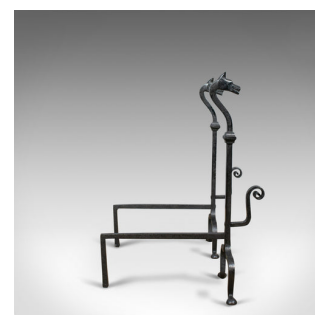

Pair of Large Wrought Iron Firedogs, French, Andirons, Forged, Art Deco C20th

DESCRIPTION

Our Stock # 18.5923

This is a pair of large, wrought iron firedogs. French andirons forged in the Art Deco taste with stylised dog head finials and dating to the 20th century.

- Bold andirons ideal for a large fire basket
- Standing upon a forward arch leg and a pair of basket legs
- French Art Deco in taste
- Capped with stylised dog-head finials
- Featuring spit rack hooks

French blacksmith forged pair of firedogs. Solid joints and construction, delivered ready for the home.

Search [London Fine for #18.5923](#) , or scan the QR code for more photos and details

DIMENSIONS

- Max Width: 35.5cm (14")
- Max Depth: 60cm (23.5")
- Max Height: 78cm (30.75")
- Basket Shelf Depth: 44cm (17.25")
- Basket Shelf Height: 19.5cm (7.75")