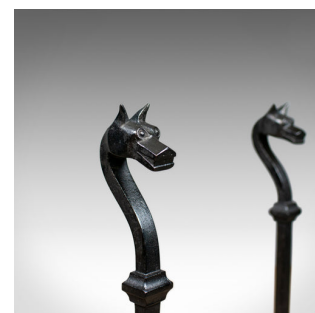

Pair of Large Wrought Iron Firedogs, French, Andirons, Forged, Art Deco C20th

DESCRIPTION

Our Stock # 18.5923

This is a pair of large, wrought iron firedogs. French andirons forged in the Art Deco taste with stylised dog head finials and dating to the 20th century.

- Bold andirons ideal for a large fire basket
- Standing upon a forward arch leg and a pair of basket legs
- French Art Deco in taste
- Capped with stylised dog-head finials
- Featuring spit rack hooks

French blacksmith forged pair of firedogs. Solid joints and construction, delivered ready for the home.

Search [London Fine for #18.5923](#) , or scan the QR code for more photos and details

DIMENSIONS

- Max Width: 35.5cm (14")
- Max Depth: 60cm (23.5")
- Max Height: 78cm (30.75")
- Basket Shelf Depth: 44cm (17.25")
- Basket Shelf Height: 19.5cm (7.75")