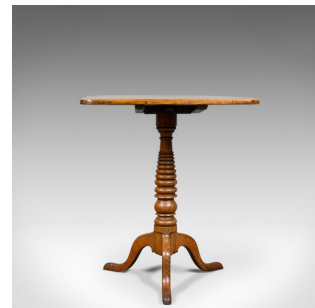

Antique Tilt-Top Table, English, Victorian, Oak, Side, 19th Century, Circa 1870

DESCRIPTION

Our Stock # 18.5914

This is an antique tilt-top table. An English, Victorian, oak side table dating to the mid 19th century, circa 1870.

- Golden oak displaying good grain detail with wisps of medullary rays
- Deep, rich tones with a desirable aged patina
- Planked top with a wax polished finish
- Raised on a tripod of swept cabriole legs
- Delightful honeypot ring turned stem

- Twist catch to lock table into position

A charming antique tilt-top table with solid joints and construction. Delivered waxed, polished and ready for the home.

Search [London Fine for #18.5914](#) , or scan the QR code for more photos and details

DIMENSIONS

Max Width: 60.5cm (23.75")

Max Depth: 57cm (22.5")

Max Height: 70cm (27.5")