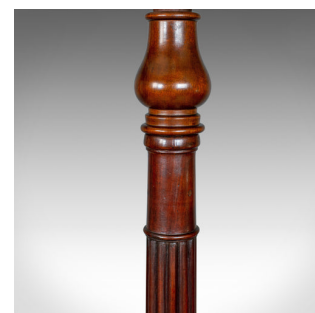

Antique Standard Lamp, English, Edwardian, William IV Bedpost Light, c.1910

**DESCRIPTION**

Our Stock # 11.3350

This is an antique standard lamp. An English, Edwardian, William IV bedpost light in mahogany and dating to the early 20th century, circa 1910.

- Crafted from a period William IV bedpost
- In select mahogany with a desirable aged patina
- Fitted with a quality, pleated shade
- The gently tapered, reeded post features ring turning top and bottom
- The bottom foliate carved and inlaid with boxwood stringing
- Standing upon four elegantly splayed legs with bump feet
- Switched bayonet lamp holder, white cable and three pin plug

A super antique standard lamp, pat tested and ready for the home.

Search [London Fine for #11.3350](#) , or scan the QR code for more photos and details

**DIMENSIONS**

- Max Width: 43cm (17")
- Max Depth: 43cm (17")
- Max Height: 183cm (72")
- Shade Max Diameter: 57cm (22.5")
- Shade Height: 35cm (13.75")