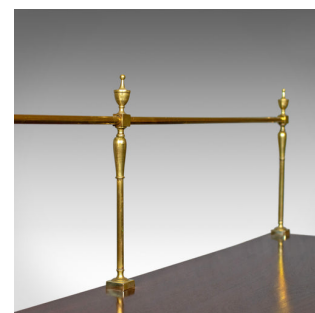

## Antique Sideboard, English, Regency, Server, Mahogany, 19th Century, Circa 1830

### DESCRIPTION

Our Stock # 18.5913

This is an antique sideboard. An English, Regency server in mahogany dating to the early 19th century circa 1830.

- Select mahogany with grain interest throughout
- Desirable aged patina in the lustrous, wax polished finish
- Displaying Sheraton influence in classic Regency styling
- Brass rail to rear featuring shaped posts capped with classical vase finials
- Bow-front top surface displays well with a deep polished appeal
- Raised on six, square section, tapering legs terminating in spade feet
- Cock-beaded cupboard and drawer fronts display well
- Dressed with quality lion mask and loop handles
- Cupboard to left-hand side with working lock and key
- Central frieze drawer over bracketed aperture
- Right-hand cellaret drawer withdraws smoothly

### DIMENSIONS

Max Width: 152.5cm (60")

Max Depth: 60cm (23.5")

Max Height: 91cm (35.75")

Upstand Height: 39cm (15.25")