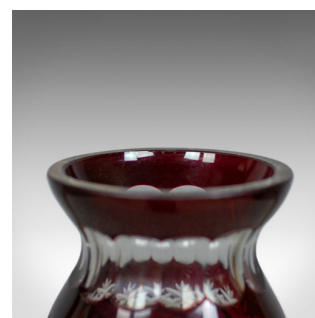

Vintage Baluster Glass Vase, Claret, Cut, Art Deco Taste, Mid 20th Century

DESCRIPTION

Our Stock # 18.5976

This is a vintage baluster glass vase, a claret-coloured cut glass vase in the Art Deco taste from the mid 20th century.

- Attractive vase with a striking claret colour
- Cut decoration to all facets
- In good proportion and of quality craftsmanship
- Floral design catches the light beautifully
- Star cut base decoration

A very attractive cut glass vase in very good order throughout.

Search [London Fine for #18.5976](#), or scan the QR code for more photos and details

DIMENSIONS

Max Width: 10.25cm (4")

Max Depth: 10.25cm (4")