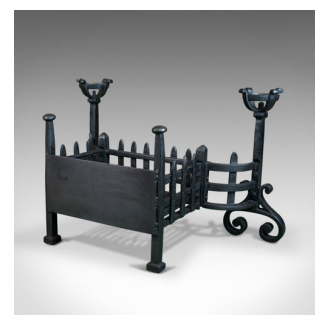

Antique Fireplace, Medieval Style, Cup Dogs, English Iron, Circa 1900

DESCRIPTION

Our Stock # 18.5925

This is an antique fire basket. An English fire grate in the medieval-revival taste featuring cup-dogs. Hand forged in iron at the turn of the century, circa 1900.

- Pleasing fire basket in traditional form
- Benefitting from cup-dogs for warming drinks and smaller items
- Raised on square section posts over scrolled arch legs
- Attractive railed basket before solid back plate
- Removable fire grate for ease of cleaning
- Solidly constructed and suitable for all fuel types
- Robust, of quality craftsmanship and finished in a classic graphite

An appealing and practical antique fire basket presented ready for the home.

Search [London Fine for #18.5925](#), or scan the QR code for more photos and details

DIMENSIONS

Max Width: 82cm (32.25")

Max Depth: 48.5cm (19")

Max Height: 47cm (18.5")