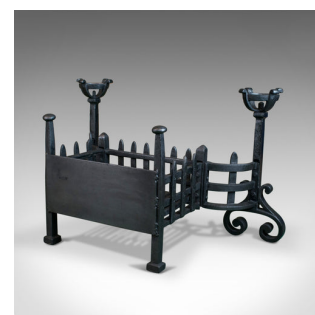

Antique Fireplace, Medieval Style, Cup Dogs, English Iron, Circa 1900

DESCRIPTION

Our Stock # 18.5925

This is an antique fire basket. An English fire grate in the medieval-revival taste featuring cup-dogs. Hand forged in iron at the turn of the century, circa 1900.

- Pleasing fire basket in traditional form
- Benefitting from cup-dogs for warming drinks and smaller items
- Raised on square section posts over scrolled arch legs
- Attractive railed basket before solid back plate
- Removable fire grate for ease of cleaning
- Solidly constructed and suitable for all fuel types
- Robust, of quality craftsmanship and finished in a classic graphite

An appealing and practical antique fire basket presented ready for the home.

Search [London Fine for #18.5925](#), or scan the QR code for more photos and details

DIMENSIONS

Max Width: 82cm (32.25")

Max Depth: 48.5cm (19")

Max Height: 47cm (18.5")