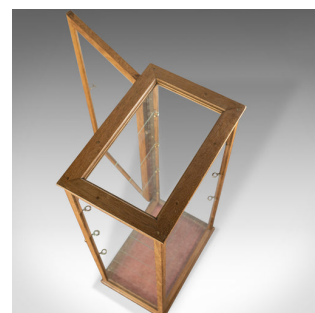

Antique Display Cabinet, Glass Shelves, English, Late 19th Century, Oak, C.1900

**DESCRIPTION**

Our Stock # 18.5919

This is an antique counter display cabinet with four glass shelves. An English, late 19th century oak cabinet, circa 1900.

- Crafted from oak and displaying plentiful grain interest
- A desirable aged patina present throughout
- Plate glass in good display condition
- A modest crown moulding mirrored in the plinth base
- Full-length rear opening door provides access to the display space
- A charming twist-catch brass latch secures the door
- Four removable glass shelves allows for a variable configuration
- The base of the cabinet finished in a mulberry velvet cloth

This is a pleasing antique display cabinet of solid joints and construction, delivered waxed, polished and ready for the home.

Search [London Fine for #18.5919](#) , or scan the QR code for more photos and details

**DIMENSIONS**

Max Width: 37cm (14.5")  
Max Depth: 26.5cm (10.5")  
Max Height: 76cm (30")