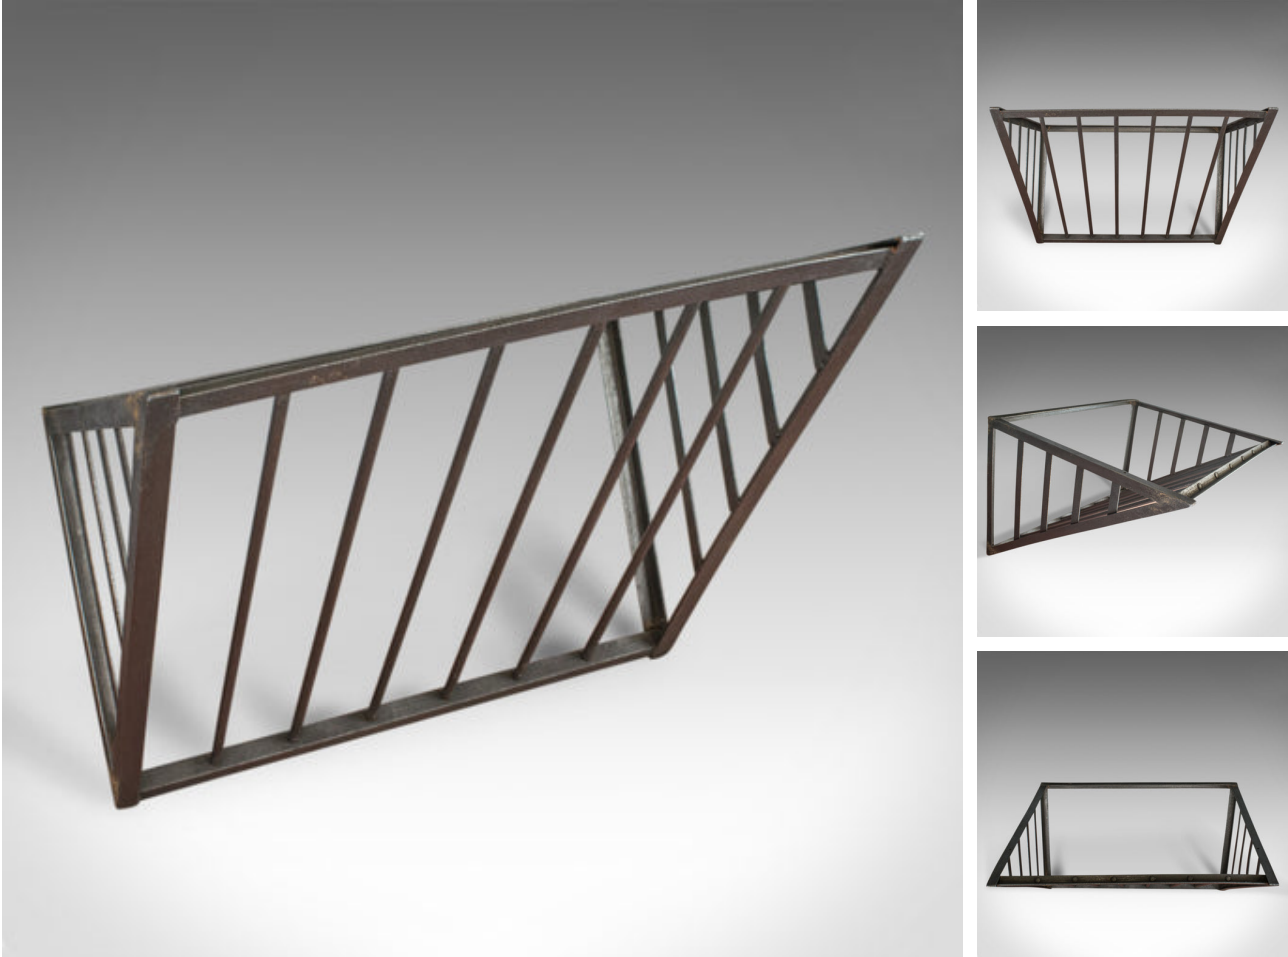

## Vintage, Equine Hay Rack, English, Iron, Feeder, Garden Planter, Circa 1950

### DESCRIPTION

Our Stock # 18.5998

This is a vintage equine hay rack. An English, wall mounted iron feeder or garden planter from the mid 20th century.

- Sturdy, wall mounted horse feeder
- Also suitable for use as a country garden feature
- Well finished iron in graphite, displaying a desirable patina
- A good consistent colour throughout

This is a vintage hay rack with solid joints and construction, delivered polished ready for mounting.

Search [London Fine for #18.5998](#), or scan the QR code for more photos and details

### DIMENSIONS

Max Width: 72cm (28.25")

Max Depth: 46.5cm (18.25")

Max Height: 65cm (25.5")