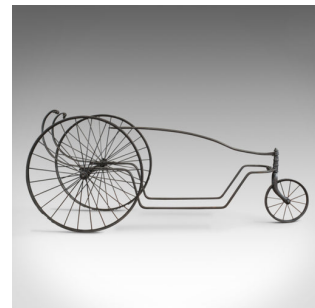

## Antique Bath Chair, Garden Planter, English, Iron, Late 19th Century, Circa 1900

### DESCRIPTION

Our Stock # 18.5999

This is an antique bath chair chassis ideal as a garden feature. An English carriage crafted in iron in the late 19th century, circa 1900.

- A fine graphite finish and desirable patina throughout
- Spoked wheels and by-gone interest adding charm to an outdoor setting
- Stamped with the initials R.A.B. on the front yoke
- Could show nicely in a shop window display

### DIMENSIONS

Max Width: 67.5cm (26.5")

Max Depth: 175cm (69")

Max Height: 70.5cm (27.75")