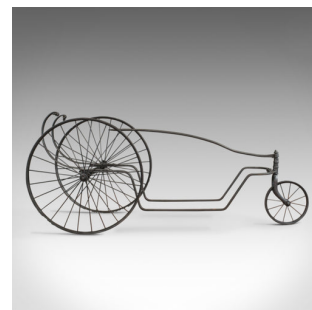

Antique Bath Chair, Garden Planter, English, Iron, Late 19th Century, Circa 1900

DESCRIPTION

Our Stock # 18.5999

This is an antique bath chair chassis ideal as a garden feature. An English carriage crafted in iron in the late 19th century, circa 1900.

- A fine graphite finish and desirable patina throughout
- Spoked wheels and by-gone interest adding charm to an outdoor setting
- Stamped with the initials R.A.B. on the front yoke
- Could show nicely in a shop window display

This unique item of Victorian craftsmanship is of huge interest.

Search [London Fine for #18.5999](#), or scan the QR code for more photos and details

DIMENSIONS

Max Width: 67.5cm (26.5")

Max Depth: 175cm (69")