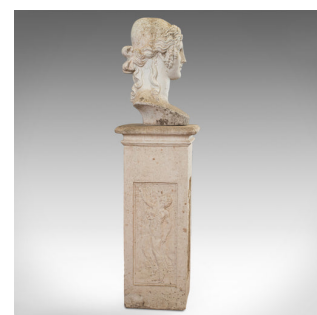

Antique Bust on Pedestal, Garden, Italian, Classical, Female Pose, Circa 1910

DESCRIPTION

Our Stock # 18.5957

This is an antique bust on pedestal. An Italian, classical revival garden sculpture depicting a female pose. Beautifully formed in reconstituted stone and dating to the early 20th century, circa 1910.

- A detailed bust displaying desirable weathering
- Presented on a panelled pedestal at waist height
- The classically styled bust displays well
- Fine detail is resolved for the hair and facial features
- Evocative field carvings on the pedestal depict female figures

This antique bust on pedestal is heavy and of solid construction, ready for display inside or out.

Search [London Fine for #18.5957](#) , or scan the QR code for more photos and details

DIMENSIONS

Max Width: 34.5cm (13.5")
 Max Depth: 34.5cm (13.5")
 Max Height: 129cm (50.75")