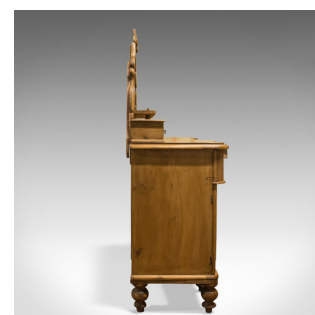

## Large Antique Pine Sideboard, French, Late 19th Century, Buffet, Circa 1900

### DESCRIPTION

Our Stock # 18.5966

This is a large, antique pine sideboard. A French, late 19th century dining room buffet cabinet circa 1900.

- Crafted from generous stocks of antique pine
- Displaying rich honey hues in a wax polished finish
- Showing fine grain interest and a desirable aged patina
- Offering generous storage with appealing classical overtones
- A large, shaped backboard decorated with carved scroll detail
- Crowned with an attractive, carved open palm motif
- Shaped counter top with edge moulding before narrow shelf raised on baluster pillars
- Flanked by a pair of napery drawers with display space over
- A suite of three graduated drawers offering abundant storage
- Dressed with pairs of solid brass drop handles over pierced brass backplates
- Cupboards either side with shaped relief field panels