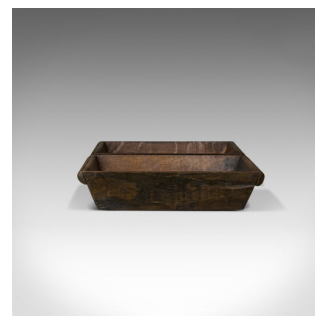

Antique Pair of Victorian Merchant's Trays, English, Oak, Late C19th, Circa 1900

**DESCRIPTION**

Our Stock # 18.5994

This is an antique pair of Victorian merchant's trays. Two English oak boat trays dating to the late 19th century, circa 1900.

- Each tray displays grain interest and a desirable aged patina
- Attractive wisps of medullary rays visible through the wax polished finish
- Stout, rolled handles compliment each end
- Full of rustic charm with an artisan feel
- Ideal for keys or loose change

This pair of antique trays feature solid joints and construction and will be delivered waxed, polished and ready for the home.

Search [London Fine for #18.5994](#) , or scan the QR code for more photos and details

DIMENSIONS

Max Width: 23cm (9")

Max Depth: 45cm (17.75")

Max Height: 10.5cm (4.25")