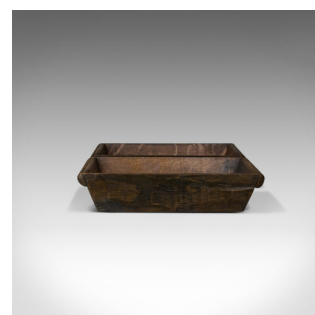

Antique Pair of Victorian Merchant's Trays, English, Oak, Late C19th, Circa 1900

DESCRIPTION

Our Stock # 18.5994

This is an antique pair of Victorian merchant's trays. Two English oak boat trays dating to the late 19th century, circa 1900.

- Each tray displays grain interest and a desirable aged patina
- Attractive wisps of medullary rays visible through the wax polished finish
- Stout, rolled handles compliment each end
- Full of rustic charm with an artisan feel
- Ideal for keys or loose change

This pair of antique trays feature solid joints and construction and will be delivered waxed, polished and ready for the home.

Search [London Fine for #18.5994](#) , or scan the QR code for more photos and details

DIMENSIONS

Max Width: 23cm (9")

Max Depth: 45cm (17.75")

Max Height: 10.5cm (4.25")