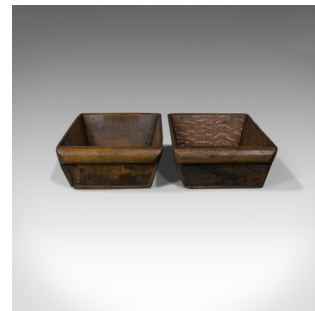

Antique Pair of Victorian Merchant's Trays, English, Oak, Late C19th, Circa 1900

DESCRIPTION

Our Stock # 18.5994

This is an antique pair of Victorian merchant's trays. Two English oak boat trays dating to the late 19th century, circa 1900.

- Each tray displays grain interest and a desirable aged patina
- Attractive wisps of medullary rays visible through the wax polished finish
- Stout, rolled handles compliment each end
- Full of rustic charm with an artisan feel
- Ideal for keys or loose change

This pair of antique trays feature solid joints and construction and will be delivered waxed, polished and ready for the home.

Search [London Fine for #18.5994](#) , or scan the QR code for more photos and details

DIMENSIONS

Max Width: 23cm (9")

Max Depth: 45cm (17.75")

Max Height: 10.5cm (4.25")