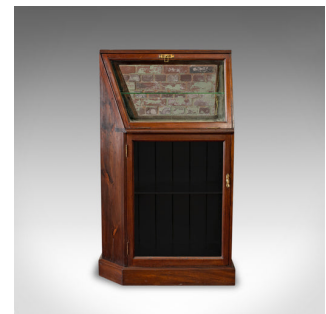

Antique Display Cabinet, English, Edwardian, Mahogany, Early 20th Century, C1910

**DESCRIPTION**

Our Stock # 18.6001

This is an antique display cabinet. An English, Edwardian corner show case, crafted from rich, dark mahogany dating to the early 20th century, circa 1910.

- Cabinet displays a good, consistent colour throughout
- Dark stained mahogany and glass panes show a fine, aged patina
- Wax polished finish and plentiful grain interest
- Upper cabinet door hinges downwards to reveal a mirrored display case
- A removable, shaped glass shelf resides across the centreline.
- An eye-catching brass link supports the cabinet door when opened
- The larger, lower cabinet door is closed by an original, brass twist catch
- A removable wooden shelf for configurable display space
- Raised upon a continuous plinth base

An appealing period display cabinet with solid joints and construction. Delivered waxed, polished and ready for the home.

Search [London Fine for #18.6001](#) , or scan the QR code for more photos and details

**DIMENSIONS**

Max Width: 71cm (28")

Max Depth: 42cm (16.5")

Max Height: 126cm (49.5")