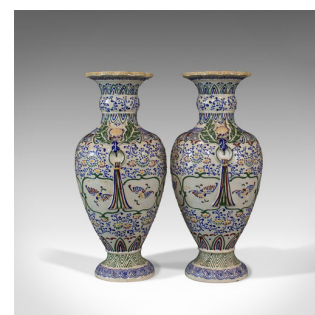

Pair of Large Vintage Baluster Vases, Decorative Ceramic Urns, 20th Century

DESCRIPTION

Our Stock # 18.5928

This is a pair of large vintage baluster vases. Highly decorative ceramic urns dating to the mid 20th century.

- Of classic form and in good proportion
- Of quality craftsmanship with some minor losses
- Maker's Marks to the base that display some age
- Profusely decorated around panel scenes
- Incidental floral decoration on a pale cream ground
- Aesthetically pleasing moriage application

An attractive pair of large baluster vases ready for display.

Search [London Fine for #18.5928](#) , or scan the QR code for more photos and details

DIMENSIONS

Max Width: 22cm (8.75")

Max Depth: 21cm (8.25")