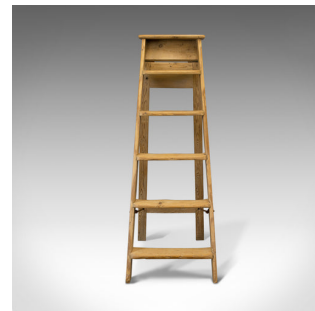

Antique Step Ladder, English, Victorian, Pine, Set of Steps, Display, Circa 1900

**DESCRIPTION**

Our Stock # 18.6014

This is an antique step ladder. An English, Victorian, antique pine, set of steps for use or display and dating to the turn of the 20th century, circa 1900.

- In fine order with a waxed, polished finish
- Appealing caramel hues with a desirable aged patina
- Classic, gently tapered design with rope stays
- Ideal for display purposes in a home or retail setting
- Top Step at 107cm and each step is 20.5cm apart

A fine antique step ladder with solid joints and construction. Delivered waxed, polished and ready for the home.

Search [London Fine for #18.6014](#) , or scan the QR code for more photos and details

DIMENSIONS

Max Width: 38.5cm (15.25")

Max Depth: 79.5cm (31.25")

Max Height: 128.5cm (50.5")