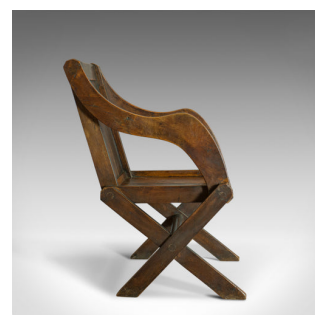

Antique Glastonbury Chair, English, Oak, Elbow, Gothic Overtones, Circa 1900

**DESCRIPTION**

Our Stock # 11.2904

This is an antique Glastonbury chair. An English, oak elbow chair displaying gothic overtones and dating to the late 19th century, circa 1900.

- Select oak with grain interest and showing a desirable aged patina
- A good, rich, consistent colour throughout with a wax polished finish
- Classic English country house charm with traditional pegged jointing
- Desirable design offering comfortable seating at a relaxed 39cm (15.4") seat height
- Of classic 'Glastonbury' form with attractive shaped arms
- Raised upon X-form legs, united by an under-stretcher

A wonderfully realised example of an antique Glastonbury chair suitable for daily use and a piece to be welcomed into any location. Of solid joints and construction and delivered waxed, polished & ready for the home.

Search [London Fine for #11.2904](#) , or scan the QR code for more photos and details

**DIMENSIONS**

Max Width: 63cm (24.75")  
 Max Depth: 63cm (24.75")  
 Max Height: 85cm (33.5")  
 Seat Height: 39cm (15.25")