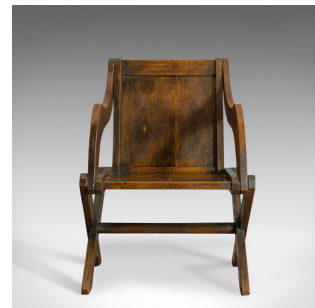

Antique Glastonbury Chair, English, Oak, Elbow, Gothic Overtones, Circa 1900

**DESCRIPTION**

Our Stock # 11.2904

This is an antique Glastonbury chair. An English, oak elbow chair displaying gothic overtones and dating to the late 19th century, circa 1900.

- Select oak with grain interest and showing a desirable aged patina
- A good, rich, consistent colour throughout with a wax polished finish
- Classic English country house charm with traditional pegged jointing
- Desirable design offering comfortable seating at a relaxed 39cm (15.4") seat height
- Of classic 'Glastonbury' form with attractive shaped arms
- Raised upon X-form legs, united by an under-stretcher

A wonderfully realised example of an antique Glastonbury chair suitable for daily use and a piece to be welcomed into any location. Of solid joints and construction and delivered waxed, polished & ready for the home.

Search [London Fine for #11.2904](#) , or scan the QR code for more photos and details

**DIMENSIONS**

Max Width: 63cm (24.75")  
 Max Depth: 63cm (24.75")  
 Max Height: 85cm (33.5")  
 Seat Height: 39cm (15.25")