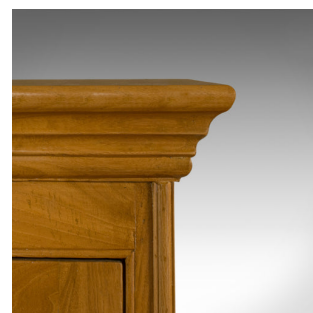

Very Large, Vintage Dresser, Victorian Taste, Ash, Kitchen Cabinet 20th Century

DESCRIPTION

Our Stock # 18.6016

This is a very large, vintage dresser in the Victorian taste. A hand made, ash, kitchen cabinet of country house proportions, at over 12 feet wide and standing more than 8 feet tall and dating to the late 20th century.

- Substantial cabinet of country house proportions
- Handcrafted in select ash with pine linings
- In caramel displaying hues grain interest throughout
- Of quality craftsmanship with a wax polished finish
- Open, panel backed shelving to the central third of the cabinet
- Flanked by glazed cupboards to the upper section
- Drawers over field panel cupboards to the lower section
- Dressed with turned pulls offering smooth access to the storage within

In fine proportion with Victorian overtones, a well presented and very large, vintage dresser. Solid joints and construction, delivered waxed, polished and ready for the home.

Search [London Fine for #18.6016](#) , or scan the QR code for more photos and details