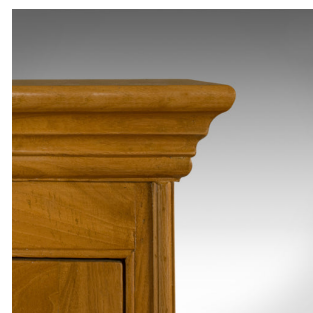

Very Large, Vintage Dresser, Victorian Taste, Ash, Kitchen Cabinet 20th Century

DESCRIPTION

Our Stock # 18.6016

This is a very large, vintage dresser in the Victorian taste. A hand made, ash, kitchen cabinet of country house proportions, at over 12 feet wide and standing more than 8 feet tall and dating to the late 20th century.

- Substantial cabinet of country house proportions
- Handcrafted in select ash with pine linings
- In caramel displaying hues grain interest throughout
- Of quality craftsmanship with a wax polished finish
- Open, panel backed shelving to the central third of the cabinet
- Flanked by glazed cupboards to the upper section
- Drawers over field panel cupboards to the lower section
- Dressed with turned pulls offering smooth access to the storage within

In fine proportion with Victorian overtones, a well presented and very large, vintage dresser. Solid joints and construction, delivered waxed, polished and ready for the home.

Search [London Fine for #18.6016](#) , or scan the QR code for more photos and details