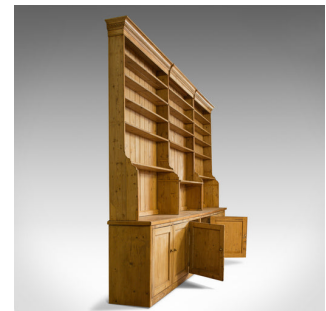

Very Large, Antique Dresser, Victorian, Pine, Kitchen Cabinet, Bookcase, c.1850

DESCRIPTION

Our Stock # 18.5964

This is a very large, antique dresser at over 13 feet wide and 9 feet tall. A hand made, Victorian, pine, kitchen cabinet or bookcase of country house proportions dating to the mid-19th century, circa 1850.

- Substantial cabinet of country house proportions
- Handcrafted in select pine with a desirable aged patina
- In caramel hues displaying grain interest throughout
- Of quality craftsmanship with a wax polished finish
- Open, panel backed fixed shelving to the upper cabinet
- Over a suite of six, field panel cupboards below
- Dressed with brass pulls offering access to the storage within
- All beneath a modest crown moulding

In fine proportion, a well presented and very large, antique dresser. Solid joints and construction, delivered waxed, polished and ready for the home.

Search [London Fine for #18.5964](#) , or scan the QR code for more photos and details

DIMENSIONS

Max Width: 406cm (159.75")

Max Depth: 45cm (17.75")

Max Height: 275cm (108.25")