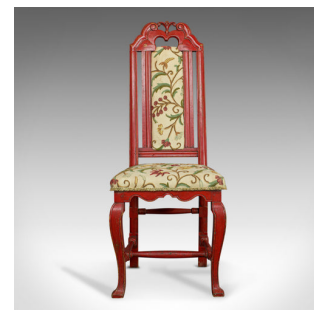

Set of Six Antique Dining Chairs, Continental Painted Kitchen, Needlepoint c1850

DESCRIPTION

Our Stock # 11.2268

This is a set of six antique dining chairs. Continental, painted kitchen chairs upholstered in crewelwork needlepoint tapestry cloth and dating to the mid 19th century, circa 1850.

- In the original paint finish exhibiting a fine aged patina
- Solid and stable and suitable for daily use
- Generous and comfortable seat height at 51cm (20.1 inches)
- Pierced carved crest rail over tall padded seatback
- Flanked by columns rising from the comfortable 'stuff-over' seat pads
- Upholstered in a quality crewelwork cloth with very light signs of use
- Shaped seat rail over slender cabriole legs to the front
- Swept rear legs with high-level stretcher and robust 'H' stretcher below
- Standing upon stylised square feet

Search [London Fine for #11.2268](#) , or scan the QR code for more photos and details

DIMENSIONS

Max Width: 46cm (18")
 Max Depth: 47cm (18.5")
 Max Height: 117cm (46")
 Seat Width: 46cm (18")
 Seat Depth: 37cm (14.5")
 Seat Height: 51cm (20")