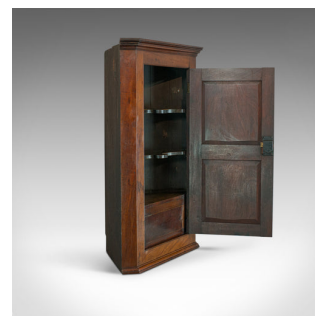

Antique Corner Cabinet, English, Georgian, Mahogany, Cupboard, Circa 1800

**DESCRIPTION**

Our Stock # 11.3043

This is an antique corner cabinet. An English, Georgian, mahogany wall cupboard dating to the turn of the 19th century, circa 1800.

- Rich mahogany displays good consistent colour and a desirable aged patina
- Fine grain interest throughout with a lustrous wax polished finish
- Featuring classic canted corner side returns
- Showing a bold crown with an understated lower moulding
- Two field panel door with unifying moulding and inset brass lock escutcheon
- Complete with working lock and key
- Opens to a pair of interior shelves with serpentine fronts
- Internal lower cabinet – rare to find

This attractive antique corner cabinet from the Georgian period is supplied with fixings ready to hang. Solid joints and construction and delivered waxed, polished and ready for the home.

Search [London Fine for #11.3043](#) , or scan the QR code for more photos and details

DIMENSIONS

Max Width: 77cm (30.25")

Max Depth: 42.79cm (16.75")

Max Height: 112cm (44")

Back Corner Along the Wall: 53cm (20.75")