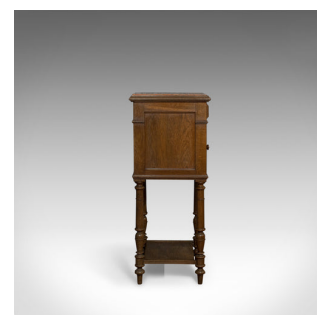

Antique Bedside Cabinet, French, Oak, Marble, Lamp, Side, Circa 1950

DESCRIPTION

Our Stock # 11.3074

This is a vintage bedside cabinet. A French, oak and marble lamp or side table and dating to the mid 20th century, circa 1950.

- Well figured oak with fine colour displays a desirable aged patina
- Attractive grain detail throughout in a wax polished finish
- Classic provincial French styling in good proportion
- Inset 'rojo Alicante' marble features as a charming display surface
- A moulded-front upper drawer compliments a useful lower cabinet
- Drawer features dovetail joints and a wooden bevelled pull
- Field panels feature at each side and to the cabinet door
- Standing upon elegant turned legs united by a lower stretcher shelf

An appealing vintage bedside cabinet with a pleasing marble top and providing excellent versatility to serve in any room. Delivered waxed, polished and ready for the home.

Search [London Fine for #11.3074](#) , or scan the QR code for more photos and details

DIMENSIONS

Max Width: 41cm (16.25")

Max Depth: 36cm (14.25")

Max Height: 88cm (34.75")