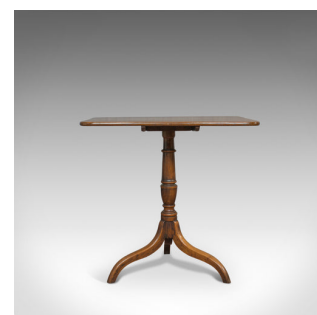

Antique Tripod Table, English, Regency, Tilt-Top, Oak, Side, Circa 1830

DESCRIPTION

Our Stock # 11.3175

This is an antique tripod table. An English, Regency, tilt-top oak side table dating to the early 19th century, circa 1830.

- Displays good consistent colour and a desirable aged patina
- Select oak shows attractive grain interest and wisps of medullary rays
- Versatile with timeless styling and useful proportions
- Tilting top locks firmly with original bronze closer at a height of 72cm (28.5 inches)
- Useful as a display, centre, lamp or card table
- Raised upon an elegant turned stem over down-swept tripod base

This appealing antique tripod table from the Regency period is a piece to be welcomed into any location. Solid joints and construction and delivered waxed, polished and ready for the home.

Search [London Fine for #11.3175](#), or scan the QR code for more photos and details

DIMENSIONS

Max Width: 76cm (30")

Max Depth: 63cm (24.75")

Max Height: 73cm (28.75")