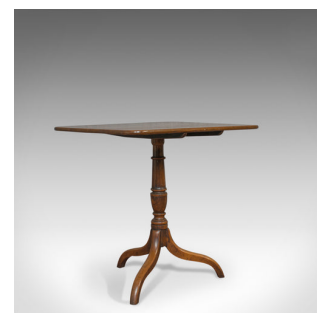

Antique Tripod Table, English, Regency, Tilt-Top, Oak, Side, Circa 1830

DESCRIPTION

Our Stock # 11.3175

This is an antique tripod table. An English, Regency, tilt-top oak side table dating to the early 19th century, circa 1830.

- Displays good consistent colour and a desirable aged patina
- Select oak shows attractive grain interest and wisps of medullary rays
- Versatile with timeless styling and useful proportions
- Tilting top locks firmly with original bronze closer at a height of 72cm (28.5 inches)
- Useful as a display, centre, lamp or card table
- Raised upon an elegant turned stem over down-swept tripod base

This appealing antique tripod table from the Regency period is a piece to be welcomed into any location. Solid joints and construction and delivered waxed, polished and ready for the home.

Search [London Fine for #11.3175](#), or scan the QR code for more photos and details

DIMENSIONS

Max Width: 76cm (30")

Max Depth: 63cm (24.75")

Max Height: 73cm (28.75")