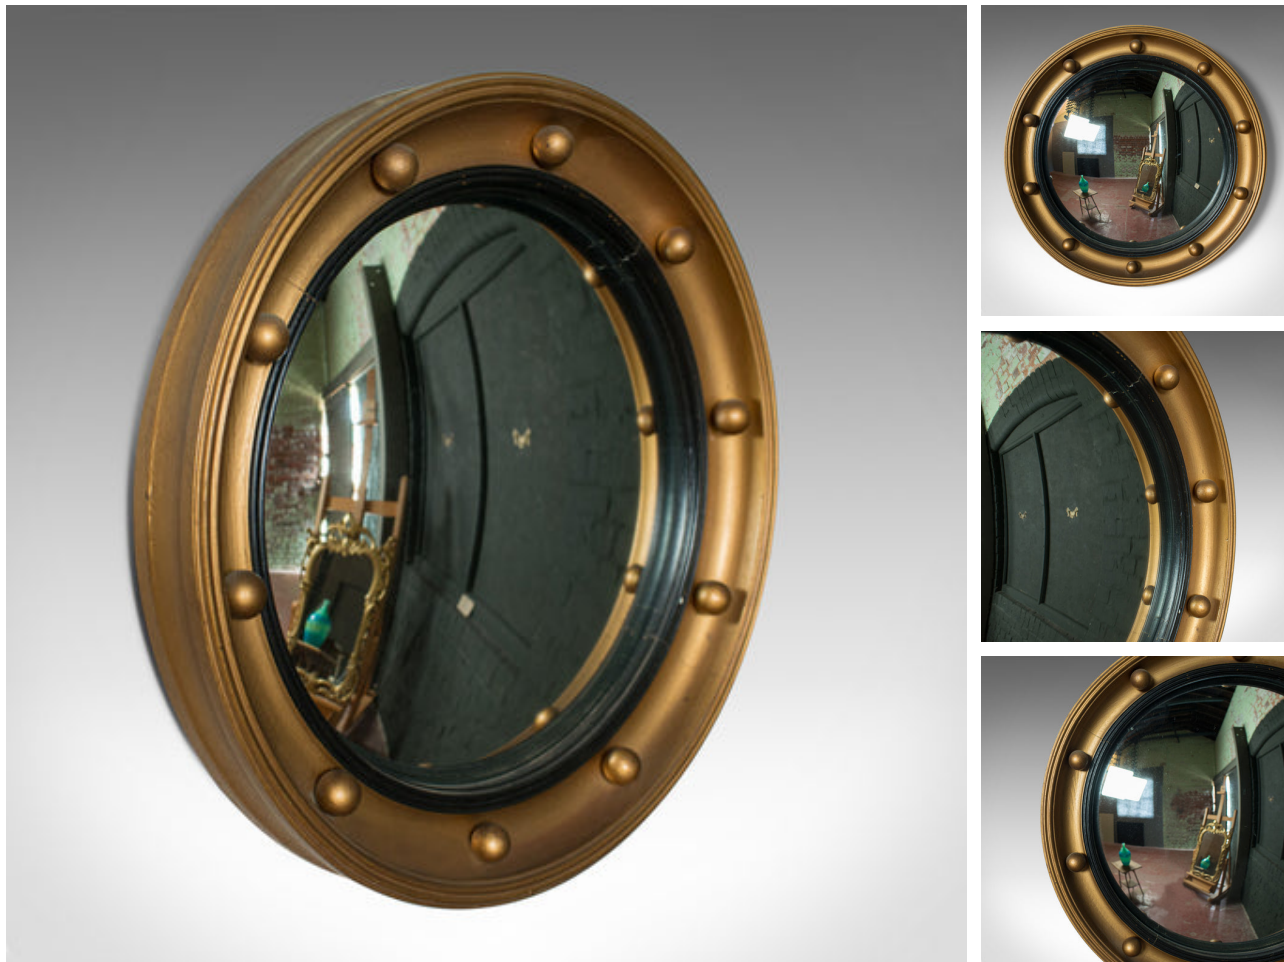

Vintage Convex Wall Mirror, Victorian Revival, Circular, Porthole, Circa 1950

**DESCRIPTION**

Our Stock # 18.6012

This is a vintage convex wall mirror. An English, mid-century, Victorian revival, circular, porthole mirror dating to circa 1950.

- A classic convex wall mirror
- Mirror plate in good order throughout
- Giltwood surround crafted in a porthole style
- Supplied with fixings ready to hang

A super vintage convex wall mirror. Delivered polished and ready for the home.

Search [London Fine for #18.6012](#) , or scan the QR code for more photos and details

**DIMENSIONS**

Max Width: 40cm (15.75")

Max Depth: 5.5cm (2.25")

Max Height: 40cm (15.75")