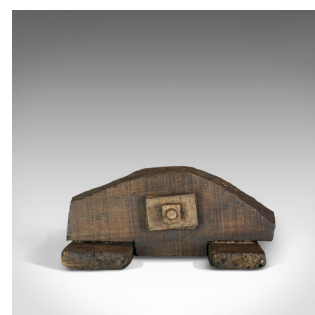

Antique Rope Pulley, English, Victorian, Rustic, Sleeper, Pine, Circa 1900

DESCRIPTION

Our Stock # 18.6029

This is an antique rope pulley. An English, Victorian rustic sleeper pulley in pine and iron, dating to the late 19th century, circa 1900.

- Displaying a desirable, aged patina and copious grain interest
- Pulley of useful width at 13cm (5") wide
- Sturdy bolt and railway sleeper form offers dependability
- Showing character with aged wormholes
- Great as a doorstop

This antique rope pulley is of architectural interest. Solid joints and construction, delivered waxed, polished and ready for the home.

Search [London Fine for #18.6029](#), or scan the QR code for more photos and details