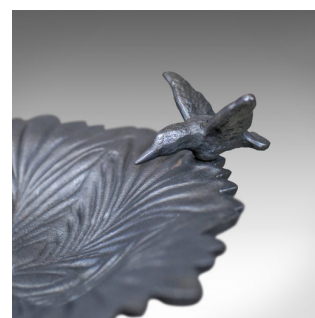

## Vintage Bird Bath, English, Cast Iron, Feeder, Planter, late 20th Century

**DESCRIPTION**

Our Stock # 18.5382

This is a vintage birdbath. A cast-iron feeder or planter dating to the late 20th century.

- Consistent colour throughout
- Bird sculpture decorates the bath perimeter
- Decorative floral design with copious petal detail
- Supported by a turned, tapered stem with reeded elements
- Raised upon a convex, pierced foliate base

This is a charming vintage birdbath or feeder. Solid joints and construction, delivered waxed, polished and ready for the garden.

Search [London Fine](#) for #18.5382, or scan the QR code for more photos and details