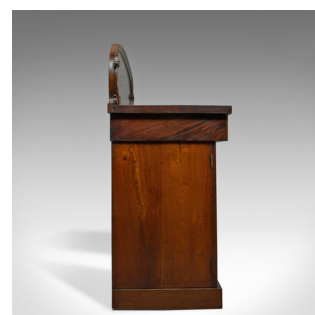

Antique Pedestal Sideboard, English, Mahogany, Dresser, Victorian, Circa 1850

DESCRIPTION

Our Stock # 18.5936

This is an antique pedestal sideboard. An English, early Victorian, mahogany dresser dating to the mid-19th century, circa 1850.

- Select Mahogany resplendent with flame figuring and fine grain interest
- Good consistent colour throughout and displaying a desirable aged patina
- Pair of robust pedestals with 2cm (0.75") thick field panel doors
- Kneehole height of 74.5cm (29.25")
- A large, shaped backboard decorated with carved scroll detail
- Stout counter top - 3.5cm (1.5") - sits above a discrete central drawer
- Brass lined, recessed locks to each cabinet door, key absent
- Raised upon a pair of continuous plinth bases.

This is an antique sideboard with an abundance of colour and grain interest. Solid joints and construction, delivered waxed, polished and ready for the home.

Search [London Fine for #18.5936](#) , or scan the QR code for more photos and details

DIMENSIONS

Max Width: 153.5cm (60.5")

Max Depth: 56.5cm (22.25")

Max Height: 128.5cm (50.5")