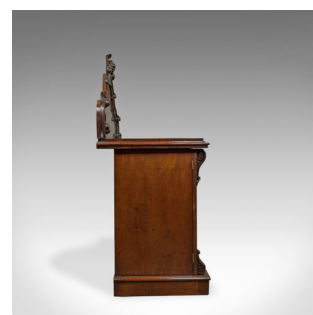

Large Antique Sideboard, English, Victorian, Mahogany, Dresser, Circa 1850

DESCRIPTION

Our Stock # 18.5944

This is a large antique sideboard. An English, Victorian mahogany dresser dating to the mid 19th century, circa 1850.

- Resplendent in rich mahogany with fine grain interest
- Good consistent colour throughout and a desirable aged patina
- Deep russet hues in a lustrous wax polished finish
- Of large proportions at 6'1" x 5'1"
- A large, shaped backboard decorated with carved scroll detail
- Beautifully decorated with intricate pierced carved fruit and foliate detail
- Generous, thick counter top with edge moulding at 6cm deep (2.25")
- Central recess dressed with superb pierced carved apron detail
- A pair of field panel cabinet doors reveal upper drawers within
- Brass keyhole linings and locks with key present
- Raised upon a substantial continuous plinth base with dished centre

Search [London Fine for #18.5944](#) , or scan the QR code for more photos and details

DIMENSIONS

Max Width: 186cm (73.25")

Max Depth: 64cm (25.25")

Max Height: 155.5cm (61.25")