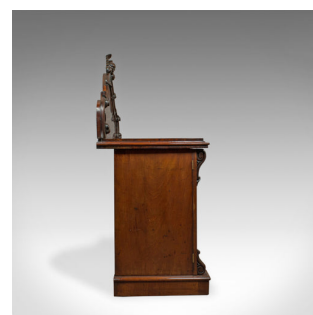

Large Antique Sideboard, English, Victorian, Mahogany, Dresser, Circa 1850

**DESCRIPTION**

Our Stock # 18.5944

This is a large antique sideboard. An English, Victorian mahogany dresser dating to the mid 19th century, circa 1850.

- Resplendent in rich mahogany with fine grain interest
- Good consistent colour throughout and a desirable aged patina
- Deep russet hues in a lustrous wax polished finish
- Of large proportions at 6'1" x 5'1"
- A large, shaped backboard decorated with carved scroll detail
- Beautifully decorated with intricate pierced carved fruit and foliate detail
- Generous, thick counter top with edge moulding at 6cm deep (2.25")
- Central recess dressed with superb pierced carved apron detail
- A pair of field panel cabinet doors reveal upper drawers within
- Brass keyhole linings and locks with key present
- Raised upon a substantial continuous plinth base with dished centre

Search [London Fine for #18.5944](#) , or scan the QR code for more photos and details

**DIMENSIONS**

Max Width: 186cm (73.25")  
 Max Depth: 64cm (25.25")  
 Max Height: 155.5cm (61.25")