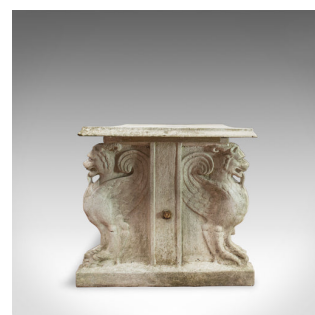

Vintage Garden Table, Italian, Reconstituted Stone Bench, Circa 1960

DESCRIPTION

Our Stock # 18.5955

This is a vintage garden table. An Italian, reconstituted stone bench dating to the mid 20th century, circa 1960.

- A detailed pedestal table or bench displaying desirable weathering
- Stone is in good consistent order throughout
- Broad stone top with modest edge moulding detail
- Each pedestal decorated with large dragon sculptures to both sides
- Standing upon block plinths offering a stable surface

This is a vintage garden table in the classical taste. Solid construction, delivered polished and ready for the garden.

Search [London Fine for #18.5955](#) , or scan the QR code for more photos and details

DIMENSIONS

Max Width: 125cm (49.25")

Max Depth: 55.5cm (21.75")

Max Height: 56cm (22")