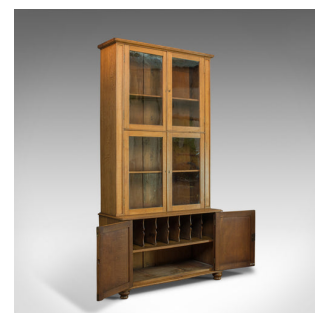

Tall Antique Display Cabinet, English, Edwardian, Oak, Glazed Bookcase, c.1910

DESCRIPTION

Our Stock # 18.5965

This is a tall antique display cabinet. An English, Edwardian, oak, glazed bookcase dating to the early 20th century, circa 1910.

- Select oak cuts display good, consistent colour in a wax polished finish
- Delightful grain interest with a desirable aged patina
- Two pairs of glazed doors feature brass lined locks, key present
- A suite of four shelves ideal for display purposes or books
 - Lower cupboard opens to reveal a partitioned document shelf with open space beneath
- Raised upon four bun feet with a modest edge moulding

An attractive, tall antique display cabinet ideal for the study or drawing-room. Solid joints and construction, delivered waxed, polished and ready for the home.

Search [London Fine for #18.5965](#), or scan the QR code for more photos and details

DIMENSIONS

Max Width: 108cm (42.5")

Max Depth: 45.5cm (18")

Max Height: 206.5cm (81.25")