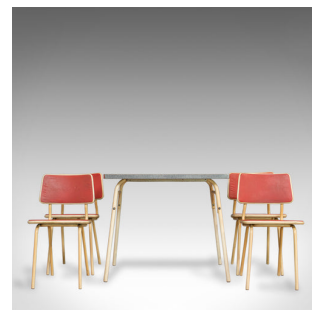

Vintage Dining Room Set, French, Steel, Table, Chairs, Art Deco, Circa 1950

DESCRIPTION

Our Stock # 18.6051

This is a vintage dining room set. A French, steel dining table and chair set in Art Deco taste, dating to the mid 20th century, circa 1950.

- Good consistent colour and displaying a desirable aged patina
- Eye-catching appeal in Art Deco taste
- Dining table with seating for 4 and a kneehole height of 68cm (26.7")
- A suite of four chairs with vibrant red upholstery offer a cushion height of 44.5cm (17.5")
- Chairs feature curved backrests with sinuous, swan-neck uprights
- Table raised upon four legs with a pair of stretchers for added support

This is a cheerful, vintage dining table set with strong Art Deco appeal. Solid joints and construction, delivered waxed, polished and ready for the home.

Search [London Fine for #18.6051](#) , or scan the QR code for more photos and details

DIMENSIONS

Max Width: 90cm (35.5")
 Max Depth: 60cm (23.5")
 Max Height: 74cm (29.25")
 Chairs Width: 39cm (15.25")
 Chairs Depth: 39.5cm (15.5")
 Chairs Height: 74cm (29.25")