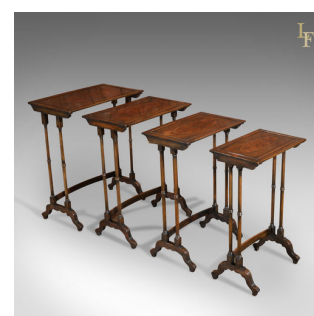

Antique Nest of Tables, Walnut, Late Victorian

**DESCRIPTION**

Our Stock # 10.1047

This is an walnut quartetto antique nest of tables.

Dating to the latter part of the 19th century, this rare quartetto nest of tables display superb craftsmanship seamlessly stacking within the largest table.

Each of the galleried table tops are decorated with an elliptical inlay of burr walnut and sit upon pairs of mahogany turned column supports united by bowed stretchers to the rear columns. The arched, shaped legs complete the delicate design of these stunning tables.

Superb quality and a stunning piece presented in good antique condition. Solid joints and construction. Delivered waxed & polished ready for the home.

Search [London Fine for #10.1047](#) , or scan the QR code for more photos and details

DIMENSIONS

Max Height: 69cm (27.25")

Max Width: 56cm (22")

Max Depth: 33cm (13")