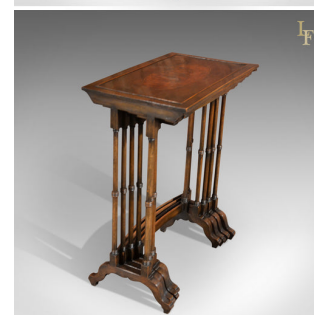

Antique Nest of Tables, Walnut, Late Victorian

**DESCRIPTION**

Our Stock # 10.1047

This is an walnut quartetto antique nest of tables.

Dating to the latter part of the 19th century, this rare quartetto nest of tables display superb craftsmanship seamlessly stacking within the largest table.

Each of the galleried table tops are decorated with an elliptical inlay of burr walnut and sit upon pairs of mahogany turned column supports united by bowed stretchers to the rear columns. The arched, shaped legs complete the delicate design of these stunning tables.

Superb quality and a stunning piece presented in good antique condition. Solid joints and construction. Delivered waxed & polished ready for the home.

Search [London Fine for #10.1047](#) , or scan the QR code for more photos and details

DIMENSIONS

Max Height: 69cm (27.25")

Max Width: 56cm (22")

Max Depth: 33cm (13")