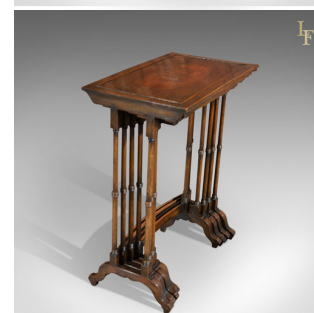

Antique Nest of Tables, Walnut, Late Victorian

**DESCRIPTION**

Our Stock # 10.1047

This is an walnut quartetto antique nest of tables.

Dating to the latter part of the 19th century, this rare quartetto nest of tables display superb craftsmanship seamlessly stacking within the largest table.

Each of the galleried table tops are decorated with an elliptical inlay of burr walnut and sit upon pairs of mahogany turned column supports united by bowed stretchers to the rear columns. The arched, shaped legs complete the delicate design of these stunning tables.

Superb quality and a stunning piece presented in good antique condition. Solid joints and construction. Delivered waxed & polished ready for the home.

Search [London Fine for #10.1047](#) , or scan the QR code for more photos and details

DIMENSIONS

Max Height: 69cm (27.25")

Max Width: 56cm (22")

Max Depth: 33cm (13")