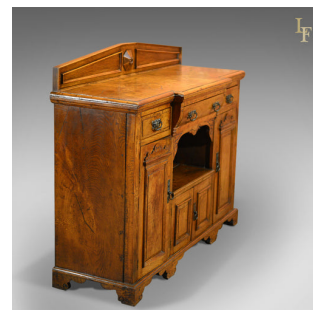

Antique Breakfront Sideboard, Victorian Buffet Cupboard

DESCRIPTION

Our Stock # 10.1181

This is a small antique breakfront sideboard, c.1900.

Expertly constructed in well figured, rustic, honey coloured oak this modestly proportioned sideboard is raised on shaped bracket feet detailed with sinuous curves and carved spiralling mirrored in the decoration above the field panel doors and bracketing to the open shelf.

The thick slab top features the most wonderful patina in the aged, well figured grain of the English oak and is backed by a panelled upstand with central, stylised rosette.

Beneath the top is a broad, curved central drawer with smaller drawers to either side, each dressed with Art Nouveau style pressed brass handles. Below, a central open shelf is decorated with a curved, carved bracket above a field panel, double door cupboard flanked by tall shelved cupboards.

Inside the drawers are lined in period lining timber supplied by the East London company Venesta Limited with one printed with their detail. Around the turn of the century this importer's advertisements featured in the MacDonal's Gazette.

Superb period charm and in good antique order, this piece is delivered waxed and polished ready for the home.

Search [London Fine for #10.1181](#) , or scan the QR code for more photos and details

DIMENSIONS